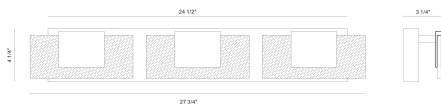

## KASHA, 3-LIGHT 28IN INTEGRATED LED VANITY

### PRODUCT DETAILS

No.	:	45346-019
Product Color	:	GOLD-BLACK MIX
Product Material	:	IRON
Shade / Accent Colour	:	WHITE
Shade / Accent Material	:	ACRYLIC
Length	:	27.75"
Width	:	3.25"
Height	:	4.25"
Overall Height	:	4.25"
Ext	:	3.25"
Weight	:	5.9LBS
Shade Length	:	8.5"
Shade Width	:	3.75"
Shade Height	:	13.5"
Shade Diameter	:	7.5"

### TECHNICAL DETAILS

Hanging Support Type	:	J-BOX
Canopy / Backplate Length	:	24.25"
Canopy / Backplate Height	:	4.25"
Canopy / Backplate Width	:	1.25"
Driver	:	YES
IP Rating	:	IP22
Approval	:	
Title 24	:	YES
Beam Angle	:	360