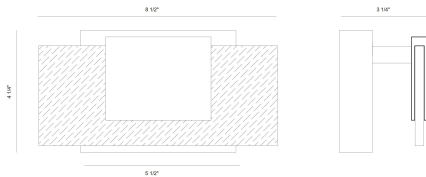

## KASHA, 9IN INTEGRATED LED VANITY

### PRODUCT DETAILS

No.	:	45345-023
Product Color	:	CHROME
Product Material	:	IRON
Shade / Accent Colour	:	WHITE
Shade / Accent Material	:	ACRYLIC
Length	:	8.5"
Width	:	3.25"
Height	:	4.25"
Overall Height	:	4.25"
Ext	:	3.25"
Weight	:	1.6LBS
Shade Length	:	8.5"
Shade Width	:	0.25"
Shade Height	:	9.5"
Shade Diameter	:	4"

### TECHNICAL DETAILS

Hanging Support Type	:	J-BOX
Canopy / Backplate Length	:	5"
Canopy / Backplate Height	:	4.25"
Canopy / Backplate Width	:	1.25"
Driver	:	YES
IP Rating	:	IP22
Approval	:	<input type="checkbox"/>
Title 24	:	YES
Beam Angle	:	360