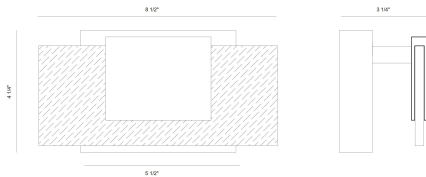

KASHA, 9IN INTEGRATED LED VANITY

PRODUCT DETAILS

No.	:	45345-012
Product Color	:	GOLD-BLACK MIX
Product Material	:	IRON
Shade / Accent Colour	:	WHITE
Shade / Accent Material	:	ACRYLIC
Length	:	8.5"
Width	:	3.25"
Height	:	4.25"
Overall Height	:	4.25"
Ext	:	3.25"
Weight	:	1.6LBS
Shade Length	:	8.5"
Shade Width	:	0.25"
Shade Height	:	9.5"
Shade Diameter	:	4"

OPTIONS AVAILABLE

ITEM NO.	FINISH	SHADE
45345-012	GOLD-BLACK MIX	CLEAR WITH SMOKE PATTERN
45345-023	CHROME	CLEAR WITH SMOKE PATTERN

TECHNICAL DETAILS

Hanging Support Type	:	J-BOX
Canopy / Backplate Length	:	5"
Canopy / Backplate Height	:	4.25"
Canopy / Backplate Width	:	1.25"
Driver	:	YES
IP Rating	:	IP22
Approval	:	<input type="checkbox"/>
Title 24	:	YES
Beam Angle	:	360