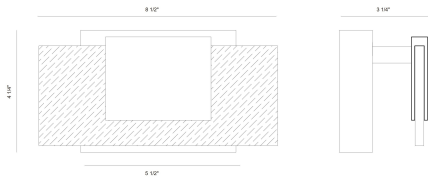

KASHA, 9IN INTEGRATED LED VANITY

PRODUCT DETAILS

No.	:	45345-012
Product Color	:	GOLD-BLACK MIX
Product Material	:	IRON
Shade / Accent Colour	:	WHITE
Shade / Accent Material	:	ACRYLIC
Length	:	8.5"
Width	:	3.25"
Height	:	4.25"
Overall Height	:	4.25"
Ext	:	3.25"
Weight	:	1.6LBS
Shade Length	:	8.5"
Shade Width	:	0.25"
Shade Height	:	9.5"
Shade Diameter	:	4"

OPTIONS AVAILABLE

ITEM NO.	FINISH	SHADE
45345-012	GOLD-BLACK MIX	CLEAR WITH SMOKE PATTERN
45345-023	CHROME	CLEAR WITH SMOKE PATTERN

TECHNICAL DETAILS

Hanging Support Type	:	J-BOX
Canopy / Backplate Length	:	5"
Canopy / Backplate Height	:	4.25"
Canopy / Backplate Width	:	1.25"
Driver	:	YES
IP Rating	:	IP22
Approval	:	
Title 24	:	YES
Beam Angle	:	360