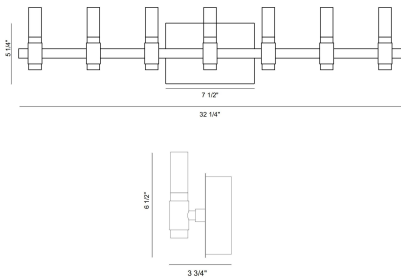

ALBANY, ALBANY, SCONCE, 7LT

PRODUCT DETAILS

No.	:	45238-021
Product Color	:	BLACK AND NICKEL
Product Material	:	IRON
Shade / Accent Colour	:	FROSTED WHITE
Shade / Accent Material	:	ACRYLIC
Width	:	32.25"
Height	:	6.5"
Overall Height	:	6.5"
Ext	:	3.75"
Weight	:	4.8LBS
Shade Height	:	2.75"
Shade Diameter	:	1"

LIGHT SOURCE DETAILS

Number of Bulbs	:	14
Light Source	:	LED
Light Source Type	:	LED
Input Voltage	:	120V
Bulb Voltage	:	24V
Socket Type	:	LED
Wattage	:	28W
Total Wattage	:	392W
Delivered Lumens	:	596LM
Kelvin	:	3000K
CRI	:	90
Bulb Included	:	YES
Dimmable	:	YES

OPTIONS AVAILABLE

ITEM NO.	FINISH	SHADE
45238-017	BLACK AND BRASS	FROSTED WHITE
45238-021	BLACK AND NICKEL	FROSTED WHITE

TECHNICAL DETAILS

Light Direction	:	UP AND DOWN
Canopy / Backplate Length	:	7.5"
Canopy / Backplate Height	:	1.75"
Canopy / Backplate Width	:	5.25"
Driver	:	YES
IP Rating	:	IP44
Location	:	DAMP
Approval	:	