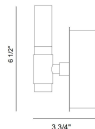

ALBANY, 7-LIGHT 32IN INTEGRATED LED VANITY

PRODUCT DETAILS

No.	:	45238-017
Product Color	:	BRASS-BLACK MIX
Product Material	:	IRON
Shade / Accent Colour	:	WHITE
Shade / Accent Material	:	ACRYLIC
Length	:	32.25"
Width	:	32.25"
Height	:	6.5"
Overall Height	:	6.5"
Ext	:	3.75"
Weight	:	4.8LBS
Shade Width	:	2.99"
Shade Height	:	9.5"
Shade Diameter	:	4"

LIGHT SOURCE DETAILS

Number of Bulbs	:	14
Light Source	:	LED
Light Source Type	:	INTEGRATED LED / LED
Input Voltage	:	120V
Bulb Voltage	:	24V
Socket Type	:	INTEGRATED / LED
Wattage	:	14 X 2 / 14 X 28W
Total Wattage	:	28 / 392W
Delivered Lumens	:	1260LM
Kelvin	:	3000K
CRI	:	90
Bulb Included	:	YES
Dimmable	:	YES

OPTIONS AVAILABLE

ITEM NO.	FINISH	SHADE
45238-017	BRASS-BLACK MIX	FROSTED WHITE
45238-021	SILVER-BLACK MIX	FROSTED WHITE

TECHNICAL DETAILS

Light Direction	:	UP AND DOWN
Hanging Support Type	:	J-BOX
Canopy / Backplate Length	:	7.5"
Canopy / Backplate Height	:	5"
Canopy / Backplate Width	:	1.75"
Driver	:	YES
IP Rating	:	IP22
Approval	:	
Beam Angle	:	360