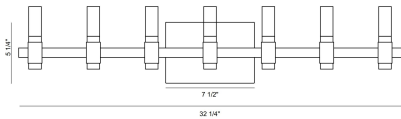

ALBANY, 7-LIGHT 32IN INTEGRATED LED VANITY

PRODUCT DETAILS

No.	:	45238-017
Product Color	:	BRASS-BLACK MIX
Product Material	:	IRON
Shade / Accent Colour	:	WHITE
Shade / Accent Material	:	ACRYLIC
Length	:	32.25"
Width	:	32.25"
Height	:	6.5"
Overall Height	:	6.5"
Ext	:	3.75"
Weight	:	4.8LBS
Shade Width	:	2.99"
Shade Height	:	9.5"
Shade Diameter	:	4"

LIGHT SOURCE DETAILS

Number of Bulbs	:	14
Light Source	:	LED
Light Source Type	:	INTEGRATED LED / LED
Input Voltage	:	120V
Bulb Voltage	:	24V
Socket Type	:	INTEGRATED / LED
Wattage	:	14 X 2 / 14 X 28W
Total Wattage	:	28 / 392W
Delivered Lumens	:	1260LM
Kelvin	:	3000K
CRI	:	90
Bulb Included	:	YES
Dimmable	:	YES

OPTIONS AVAILABLE

ITEM NO.	FINISH	SHADE
45238-017	BRASS-BLACK MIX	FROSTED WHITE
45238-021	SILVER-BLACK MIX	FROSTED WHITE

TECHNICAL DETAILS

Light Direction	:	UP AND DOWN
Hanging Support Type	:	J-BOX
Canopy / Backplate Length	:	7.5"
Canopy / Backplate Height	:	5"
Canopy / Backplate Width	:	1.75"
Driver	:	YES
IP Rating	:	IP22
Approval	:	<input type="checkbox"/>
Beam Angle	:	360