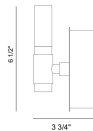

ALBANY, 7-LIGHT 32IN INTEGRATED LED VANITY

PRODUCT DETAILS

No.	:	45238-017
Product Color	:	BRASS-BLACK MIX
Product Material	:	IRON
Shade / Accent Colour	:	WHITE
Shade / Accent Material	:	ACRYLIC
Length	:	32.25"
Width	:	32.25"
Height	:	6.5"
Overall Height	:	6.5"
Ext	:	3.75"
Weight	:	4.8LBS
Shade Width	:	2.99"
Shade Height	:	9.5"
Shade Diameter	:	4"

LIGHT SOURCE DETAILS

Number of Bulbs	:	14
Light Source	:	LED
Light Source Type	:	INTEGRATED LED / LED
Input Voltage	:	120V
Bulb Voltage	:	24V
Socket Type	:	INTEGRATED / LED
Wattage	:	14 X 2 / 14 X 28W
Total Wattage	:	28 / 392W
Delivered Lumens	:	1260LM
Kelvin	:	3000K
CRI	:	90
Bulb Included	:	YES
Dimmable	:	YES

OPTIONS AVAILABLE

ITEM NO.	FINISH	SHADE
45238-017	BRASS-BLACK MIX	FROSTED WHITE
45238-021	SILVER-BLACK MIX	FROSTED WHITE

TECHNICAL DETAILS

Light Direction	:	UP AND DOWN
Hanging Support Type	:	J-BOX
Canopy / Backplate Length	:	7.5"
Canopy / Backplate Height	:	5"
Canopy / Backplate Width	:	1.75"
Driver	:	YES
IP Rating	:	IP22
Approval	:	<input type="checkbox"/>
Beam Angle	:	360