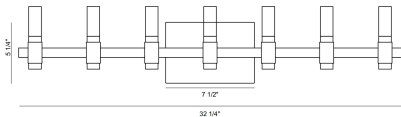

ALBANY, 7-LIGHT 32IN INTEGRATED LED VANITY

PRODUCT DETAILS

No.	:	45238-017
Product Color	:	BRASS-BLACK MIX
Product Material	:	IRON
Shade / Accent Colour	:	WHITE
Shade / Accent Material	:	ACRYLIC
Length	:	32.25"
Width	:	32.25"
Height	:	6.5"
Overall Height	:	6.5"
Ext	:	3.75"
Weight	:	4.8LBS
Shade Width	:	2.99"
Shade Height	:	9.5"
Shade Diameter	:	4"

LIGHT SOURCE DETAILS

Number of Bulbs	:	14
Light Source	:	LED
Light Source Type	:	INTEGRATED LED / LED
Input Voltage	:	120V
Bulb Voltage	:	24V
Socket Type	:	INTEGRATED / LED
Wattage	:	14 X 2 / 14 X 28W
Total Wattage	:	28 / 392W
Delivered Lumens	:	1260LM
Kelvin	:	3000K
CRI	:	90
Bulb Included	:	YES
Dimmable	:	YES

OPTIONS AVAILABLE

ITEM NO.	FINISH	SHADE
45238-017	BRASS-BLACK MIX	FROSTED WHITE
45238-021	SILVER-BLACK MIX	FROSTED WHITE

TECHNICAL DETAILS

Light Direction	:	UP AND DOWN
Hanging Support Type	:	J-BOX
Canopy / Backplate Length	:	7.5"
Canopy / Backplate Height	:	5"
Canopy / Backplate Width	:	1.75"
Driver	:	YES
IP Rating	:	IP22
Approval	:	
Beam Angle	:	360