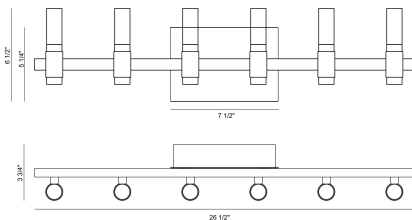

ALBANY, 6-LIGHT 27IN INTEGRATED LED VANITY

PRODUCT DETAILS

No.	:	45237-027
Product Color	:	SILVER-BLACK MIX
Product Material	:	IRON
Shade / Accent Colour	:	WHITE
Shade / Accent Material	:	ACRYLIC
Length	:	26.5"
Width	:	3.75"
Height	:	6.5"
Overall Height	:	6.5"
Ext	:	3.75"
Weight	:	4LBS
Shade Width	:	2.99"
Shade Height	:	7.01"
Shade Diameter	:	3"

LIGHT SOURCE DETAILS

Number of Bulbs	:	12
Light Source	:	LED
Light Source Type	:	LED / INTEGRATED LED
Input Voltage	:	120V
Bulb Voltage	:	120 / 24V
Socket Type	:	LED / INTEGRATED
Wattage	:	12 X 24 / 12 X 2W
Total Wattage	:	288 / 24W
Delivered Lumens	:	1080LM
Kelvin	:	3000K
CRI	:	90
Bulb Included	:	YES
Dimmable	:	YES

OPTIONS AVAILABLE

ITEM NO.	FINISH	SHADE
45237-010	BRASS-BLACK MIX	FROSTED WHITE
45237-027	SILVER-BLACK MIX	FROSTED WHITE

TECHNICAL DETAILS

Light Direction	:	UP AND DOWN
Hanging Support Type	:	J-BOX
Canopy / Backplate Length	:	7.5"
Canopy / Backplate Height	:	5"
Canopy / Backplate Width	:	1.75"
Driver	:	YES
IP Rating	:	IP22
Approval	:	
Beam Angle	:	360