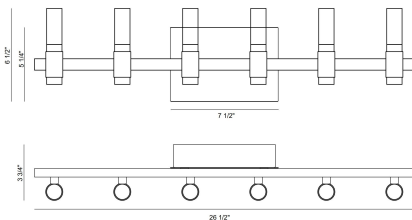

ALBANY, 6-LIGHT 27IN INTEGRATED LED VANITY

PRODUCT DETAILS

No.	:	45237-027
Product Color	:	SILVER-BLACK MIX
Product Material	:	IRON
Shade / Accent Colour	:	WHITE
Shade / Accent Material	:	ACRYLIC
Length	:	26.5"
Width	:	3.75"
Height	:	6.5"
Overall Height	:	6.5"
Ext	:	3.75"
Weight	:	4LBS
Shade Width	:	2.99"
Shade Height	:	7.01"
Shade Diameter	:	3"

LIGHT SOURCE DETAILS

Number of Bulbs	:	12
Light Source	:	LED
Light Source Type	:	LED / INTEGRATED LED
Input Voltage	:	120V
Bulb Voltage	:	120 / 24V
Socket Type	:	LED / INTEGRATED
Wattage	:	12 X 24 / 12 X 2W
Total Wattage	:	288 / 24W
Delivered Lumens	:	1080LM
Kelvin	:	3000K
CRI	:	90
Bulb Included	:	YES
Dimmable	:	YES

OPTIONS AVAILABLE

ITEM NO.	FINISH	SHADE
45237-010	BRASS-BLACK MIX	FROSTED WHITE
45237-027	SILVER-BLACK MIX	FROSTED WHITE

TECHNICAL DETAILS

Light Direction	:	UP AND DOWN
Hanging Support Type	:	J-BOX
Canopy / Backplate Length	:	7.5"
Canopy / Backplate Height	:	5"
Canopy / Backplate Width	:	1.75"
Driver	:	YES
IP Rating	:	IP22
Approval	:	<input type="checkbox"/>
Beam Angle	:	360