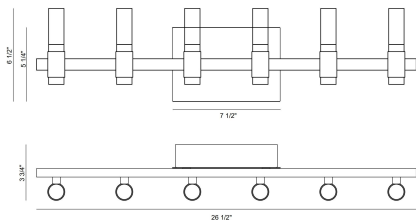

### PRODUCT DETAILS

No.	:	45237-010
Product Color	:	BRASS-BLACK MIX
Product Material	:	IRON
Shade / Accent Colour	:	WHITE
Shade / Accent Material	:	ACRYLIC
Length	:	26.5"
Width	:	3.75"
Height	:	6.5"
Overall Height	:	6.5"
Ext	:	3.75"
Weight	:	4LBS
Shade Width	:	2.99"
Shade Height	:	7.01"
Shade Diameter	:	3"

### TECHNICAL DETAILS

Light Direction	:	UP AND DOWN
Hanging Support Type	:	J-BOX
Canopy / Backplate Length	:	7.5"
Canopy / Backplate Height	:	5"
Canopy / Backplate Width	:	1.75"
Driver	:	YES
IP Rating	:	IP22
Approval	:	<input type="checkbox"/>
Beam Angle	:	360