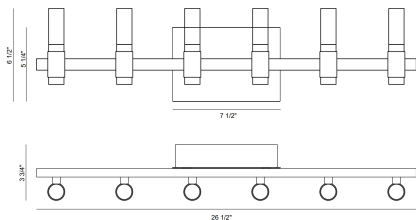

ALBANY, 6-LIGHT 27IN INTEGRATED LED VANITY

PRODUCT DETAILS

No.	:	45237-010
Product Color	:	BRASS-BLACK MIX
Product Material	:	IRON
Shade / Accent Colour	:	WHITE
Shade / Accent Material	:	ACRYLIC
Length	:	26.5"
Width	:	3.75"
Height	:	6.5"
Overall Height	:	6.5"
Ext	:	3.75"
Weight	:	4LBS
Shade Width	:	2.99"
Shade Height	:	7.01"
Shade Diameter	:	3"

LIGHT SOURCE DETAILS

Number of Bulbs	:	12
Light Source	:	LED
Light Source Type	:	LED / INTEGRATED LED
Input Voltage	:	120V
Bulb Voltage	:	120 / 24V
Socket Type	:	LED / INTEGRATED
Wattage	:	12 X 24 / 12 X 2W
Total Wattage	:	288 / 24W
Delivered Lumens	:	1080LM
Kelvin	:	3000K
CRI	:	90
Bulb Included	:	YES
Dimmable	:	YES

OPTIONS AVAILABLE

ITEM NO.	FINISH	SHADE
45237-010	BRASS-BLACK MIX	FROSTED WHITE
45237-027	SILVER-BLACK MIX	FROSTED WHITE

TECHNICAL DETAILS

Light Direction	:	UP AND DOWN
Hanging Support Type	:	J-BOX
Canopy / Backplate Length	:	7.5"
Canopy / Backplate Height	:	5"
Canopy / Backplate Width	:	1.75"
Driver	:	YES
IP Rating	:	IP22
Approval	:	
Beam Angle	:	360