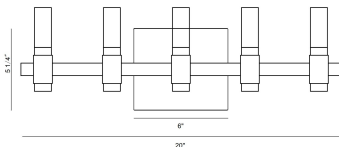

ALBANY, 5-LIGHT 20IN INTEGRATED LED VANITY

PRODUCT DETAILS

No.	:	45236-022
Product Color	:	SILVER-BLACK MIX
Product Material	:	IRON
Shade / Accent Colour	:	WHITE
Shade / Accent Material	:	ACRYLIC
Length	:	20"
Width	:	20"
Height	:	6.5"
Overall Height	:	6.5"
Ext	:	3.75"
Weight	:	3.5LBS
Shade Height	:	7"
Shade Diameter	:	3"

LIGHT SOURCE DETAILS

Number of Bulbs	:	10
Light Source	:	LED
Light Source Type	:	INTEGRATED LED
Input Voltage	:	120V
Bulb Voltage	:	24V
Socket Type	:	INTEGRATED
Wattage	:	10 X 2W
Total Wattage	:	20W
Delivered Lumens	:	900LM
Kelvin	:	3000K
CRI	:	90
Bulb Included	:	YES
Dimmable	:	YES

OPTIONS AVAILABLE

ITEM NO.	FINISH	SHADE
45236-022	SILVER-BLACK MIX	FROSTED WHITE

TECHNICAL DETAILS

Light Direction	:	UP AND DOWN
Hanging Support Type	:	J-BOX
Canopy / Backplate Length	:	7.5"
Canopy / Backplate Height	:	5"
Canopy / Backplate Width	:	1.75"
Driver	:	YES
IP Rating	:	IP22
Approval	:	<input type="checkbox"/>
Beam Angle	:	360