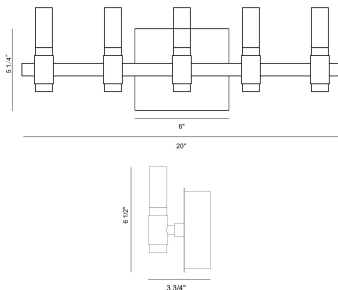

### PRODUCT DETAILS

No.	:	45236-013
Product Color	:	BRASS-BLACK MIX
Product Material	:	IRON
Shade / Accent Colour	:	WHITE
Shade / Accent Material	:	ACRYLIC
Length	:	20"
Width	:	20"
Height	:	6.5"
Overall Height	:	6.5"
Ext	:	3.75"
Weight	:	3.5LBS
Shade Height	:	7"
Shade Diameter	:	3"

### LIGHT SOURCE DETAILS

Number of Bulbs	:	10
Light Source	:	LED
Light Source Type	:	INTEGRATED LED
Input Voltage	:	120V
Bulb Voltage	:	24V
Socket Type	:	INTEGRATED
Wattage	:	10 X 2W
Total Wattage	:	20W
Delivered Lumens	:	900LM
Kelvin	:	3000K
CRI	:	90
Bulb Included	:	YES
Dimmable	:	YES

### TECHNICAL DETAILS

Light Direction	:	UP AND DOWN
Hanging Support Type	:	J-BOX
Canopy / Backplate Length	:	7.5"
Canopy / Backplate Height	:	5"
Canopy / Backplate Width	:	1.75"
Driver	:	YES
IP Rating	:	IP22
Approval	:	
Beam Angle	:	360