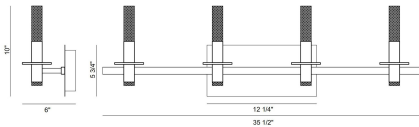

TORNA, 4-LIGHT 36IN INTEGRATED LED VANITY

PRODUCT DETAILS

No.	:	45235-032
Product Color	:	MATTE BLACK
Shade / Accent Colour	:	WHITE
Shade / Accent Material	:	ACRYLIC
Length	:	35.5"
Width	:	35.5"
Height	:	10"
Overall Height	:	10"
Ext	:	6"
Weight	:	5.5LBS
Shade Height	:	7"
Shade Diameter	:	3"

LIGHT SOURCE DETAILS

Number of Bulbs	:	4 / 8
Light Source	:	LED
Light Source Type	:	LED / INTEGRATED LED
Input Voltage	:	120V
Bulb Voltage	:	120V
Socket Type	:	LED / INTEGRATED
Wattage	:	4 X 6.5 / 8 X 6.5W
Total Wattage	:	26W
Delivered Lumens	:	1010LM
Kelvin	:	3000K
CRI	:	90
Bulb Included	:	YES
Dimmable	:	YES

TECHNICAL DETAILS

Light Direction	:	UP AND DOWN
Hanging Support Type	:	J-BOX
Canopy / Backplate Length	:	12"
Canopy / Backplate Height	:	6.25"
Canopy / Backplate Width	:	1.25"
Driver	:	YES
IP Rating	:	IP22
Approval	:	
Beam Angle	:	360

OPTIONS AVAILABLE

ITEM NO.	FINISH	SHADE
45235-016	GOLD	FROSTED WHITE
45235-023	POLISHED NICKEL	FROSTED WHITE
45235-032	MATTE BLACK	

PROJECT INFORMATION

Job Name: Date: Type:

Comments: