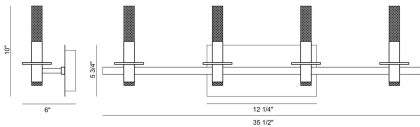

### PRODUCT DETAILS

No.	:	45235-016
Product Color	:	GOLD
Product Material	:	IRON
Shade / Accent Colour	:	WHITE
Shade / Accent Material	:	ACRYLIC
Length	:	35.5"
Width	:	35.5"
Height	:	10"
Overall Height	:	10"
Ext	:	6"
Weight	:	5.5LBS
Shade Height	:	7"
Shade Diameter	:	3"

### LIGHT SOURCE DETAILS

Number of Bulbs	:	4 / 8
Light Source	:	LED
Light Source Type	:	LED / INTEGRATED LED
Input Voltage	:	120V
Bulb Voltage	:	120V
Socket Type	:	LED / INTEGRATED
Wattage	:	4 X 6.5 / 8 X 6.5W
Total Wattage	:	26W
Delivered Lumens	:	1010LM
Kelvin	:	3000K
CRI	:	90
Bulb Included	:	YES
Dimmable	:	YES

### TECHNICAL DETAILS

Light Direction	:	UP AND DOWN
Hanging Support Type	:	J-BOX
Canopy / Backplate Length	:	12"
Canopy / Backplate Height	:	6.25"
Canopy / Backplate Width	:	1.25"
Driver	:	YES
IP Rating	:	IP22
Approval	:	
Beam Angle	:	360