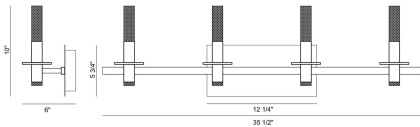

TORNA, 4-LIGHT 36IN INTEGRATED LED VANITY

PRODUCT DETAILS

No.	:	45235-016
Product Color	:	GOLD
Product Material	:	IRON
Shade / Accent Colour	:	WHITE
Shade / Accent Material	:	ACRYLIC
Length	:	35.5"
Width	:	35.5"
Height	:	10"
Overall Height	:	10"
Ext	:	6"
Weight	:	5.5LBS
Shade Height	:	7"
Shade Diameter	:	3"

LIGHT SOURCE DETAILS

Number of Bulbs	:	4 / 8
Light Source	:	LED
Light Source Type	:	LED / INTEGRATED LED
Input Voltage	:	120V
Bulb Voltage	:	120V
Socket Type	:	LED / INTEGRATED
Wattage	:	4 X 6.5 / 8 X 6.5W
Total Wattage	:	26W
Delivered Lumens	:	1010LM
Kelvin	:	3000K
CRI	:	90
Bulb Included	:	YES
Dimmable	:	YES

OPTIONS AVAILABLE

ITEM NO.	FINISH	SHADE
45235-016	GOLD	FROSTED WHITE
45235-023	POLISHED NICKEL	FROSTED WHITE
45235-032	MATTE BLACK	

TECHNICAL DETAILS

Light Direction	:	UP AND DOWN
Hanging Support Type	:	J-BOX
Canopy / Backplate Length	:	12"
Canopy / Backplate Height	:	6.25"
Canopy / Backplate Width	:	1.25"
Driver	:	YES
IP Rating	:	IP22
Approval	:	<input type="checkbox"/>
Beam Angle	:	360