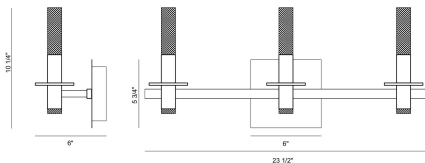

### PRODUCT DETAILS

|                         |   |             |
|-------------------------|---|-------------|
| No.                     | : | 45234-035   |
| Product Color           | : | MATTE BLACK |
| Shade / Accent Colour   | : | WHITE       |
| Shade / Accent Material | : | ACRYLIC     |
| Length                  | : | 23.5"       |
| Width                   | : | 6"          |
| Height                  | : | 10.25"      |
| Overall Height          | : | 10.75"      |
| Ext                     | : | 6"          |
| Weight                  | : | 3.7LBS      |
| Shade Length            | : | 18.65"      |
| Shade Height            | : | 4.25"       |
| Shade Diameter          | : | 2.75"       |

### LIGHT SOURCE DETAILS

|                   |   |                      |
|-------------------|---|----------------------|
| Number of Bulbs   | : | 3 / 6                |
| Light Source      | : | LED                  |
| Light Source Type | : | LED / INTEGRATED LED |
| Input Voltage     | : | 120V                 |
| Bulb Voltage      | : | 120V                 |
| Socket Type       | : | LED / INTEGRATED     |
| Wattage           | : | 3 X 7.3 / 6 X 7.3W   |
| Total Wattage     | : | 22W                  |
| Delivered Lumens  | : | 776LM                |
| Kelvin            | : | 3000K                |
| CRI               | : | 90                   |
| Bulb Included     | : | YES                  |
| Dimmable          | : | YES                  |

### TECHNICAL DETAILS

|                           |   |   |
|---------------------------|---|---|
| Light Direction           | : | UP AND DOWN   |
| Hanging Support Type      | : | J-BOX   |
| Canopy / Backplate Length | : | 5.75"   |
| Canopy / Backplate Height | : | 5.25"   |
| Canopy / Backplate Width  | : | 1.25"   |
| Driver                    | : | YES   |
| IP Rating                 | : | IP22  |
| Approval                  | : |  |
| Beam Angle                | : | 360   |