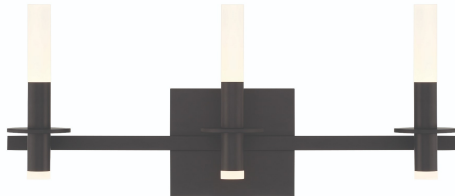

## TORNA, 3-LIGHT 24IN INTEGRATED LED VANITY

### PRODUCT DETAILS

|                         |   |             |
|-------------------------|---|-------------|
| No.                     | : | 45234-035   |
| Product Color           | : | MATTE BLACK |
| Shade / Accent Colour   | : | WHITE       |
| Shade / Accent Material | : | ACRYLIC     |
| Length                  | : | 23.5"       |
| Width                   | : | 6"          |
| Height                  | : | 10.25"      |
| Overall Height          | : | 10.75"      |
| Ext                     | : | 6"          |
| Weight                  | : | 3.7LBS      |
| Shade Length            | : | 18.65"      |
| Shade Height            | : | 4.25"       |
| Shade Diameter          | : | 2.75"       |

### OPTIONS AVAILABLE

| ITEM NO.  | FINISH                 | SHADE         |
|-----------|------------------------|---------------|
| 45234-019 | <b>GOLD</b>            | FROSTED WHITE |
| 45234-026 | <b>POLISHED NICKEL</b> | FROSTED WHITE |
| 45234-035 | <b>MATTE BLACK</b>     |               |