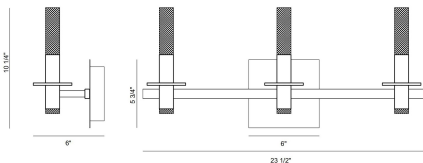

TORNA, 3-LIGHT 24IN INTEGRATED LED VANITY

PRODUCT DETAILS

No.	:	45234-026
Product Color	:	POLISHED NICKEL
Product Material	:	IRON
Shade / Accent Colour	:	WHITE
Shade / Accent Material	:	ACRYLIC
Length	:	23.5"
Width	:	6"
Height	:	10.25"
Overall Height	:	10.75"
Ext	:	6"
Weight	:	3.7LBS
Shade Length	:	18.65"
Shade Height	:	4.25"
Shade Diameter	:	2.75"

LIGHT SOURCE DETAILS

Number of Bulbs	:	3 / 6
Light Source	:	LED
Light Source Type	:	LED / INTEGRATED LED
Input Voltage	:	120V
Bulb Voltage	:	120V
Socket Type	:	LED / INTEGRATED
Wattage	:	3 X 7.3 / 6 X 7.3W
Total Wattage	:	22W
Delivered Lumens	:	776LM
Kelvin	:	3000K
CRI	:	90
Bulb Included	:	YES
Dimmable	:	YES

OPTIONS AVAILABLE

ITEM NO.	FINISH	SHADE
45234-019	GOLD	FROSTED WHITE
45234-026	POLISHED NICKEL	FROSTED WHITE
45234-035	MATTE BLACK	FROSTED WHITE

TECHNICAL DETAILS

Light Direction	:	UP AND DOWN
Hanging Support Type	:	J-BOX
Canopy / Backplate Length	:	5.75"
Canopy / Backplate Height	:	5.25"
Canopy / Backplate Width	:	1.25"
Driver	:	YES
IP Rating	:	IP22
Approval	:	<input type="checkbox"/>
Beam Angle	:	360