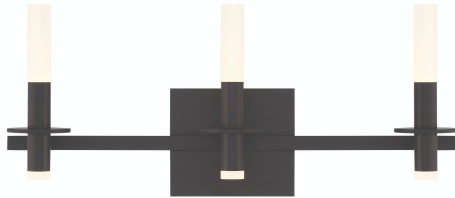

TORNA, 3-LIGHT 24IN INTEGRATED LED VANITY

PRODUCT DETAILS

No.	:	45234-026
Product Color	:	POLISHED NICKEL
Product Material	:	IRON
Shade / Accent Colour	:	WHITE
Shade / Accent Material	:	ACRYLIC
Length	:	23.5"
Width	:	6"
Height	:	10.25"
Overall Height	:	10.75"
Ext	:	6"
Weight	:	3.7LBS
Shade Length	:	18.65"
Shade Height	:	4.25"
Shade Diameter	:	2.75"

LIGHT SOURCE DETAILS

Number of Bulbs	:	3 / 6
Light Source	:	LED
Light Source Type	:	LED / INTEGRATED LED
Input Voltage	:	120V
Bulb Voltage	:	120V
Socket Type	:	LED / INTEGRATED
Wattage	:	3 X 7.3 / 6 X 7.3W
Total Wattage	:	22W
Delivered Lumens	:	776LM
Kelvin	:	3000K
CRI	:	90
Bulb Included	:	YES
Dimmable	:	YES

OPTIONS AVAILABLE

ITEM NO.	FINISH	SHADE
45234-019	GOLD	FROSTED WHITE
45234-026	POLISHED NICKEL	FROSTED WHITE
45234-035	MATTE BLACK	FROSTED WHITE

TECHNICAL DETAILS

Light Direction	:	UP AND DOWN
Hanging Support Type	:	J-BOX
Canopy / Backplate Length	:	5.75"
Canopy / Backplate Height	:	5.25"
Canopy / Backplate Width	:	1.25"
Driver	:	YES
IP Rating	:	IP22
Approval	:	<input type="checkbox"/>
Beam Angle	:	360