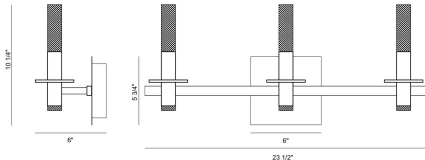

### PRODUCT DETAILS

No.	:	45234-019
Product Color	:	GOLD
Product Material	:	IRON
Shade / Accent Colour	:	WHITE
Shade / Accent Material	:	ACRYLIC
Length	:	23.5"
Width	:	6"
Height	:	10.25"
Overall Height	:	10.75"
Ext	:	6"
Weight	:	3.7LBS
Shade Length	:	18.65"
Shade Height	:	4.25"
Shade Diameter	:	2.75"

### TECHNICAL DETAILS

Light Direction	:	UP AND DOWN
Hanging Support Type	:	J-BOX
Canopy / Backplate Length	:	5.75"
Canopy / Backplate Height	:	5.25"
Canopy / Backplate Width	:	1.25"
Driver	:	YES
IP Rating	:	IP22
Approval	:	<input type="checkbox"/>
Beam Angle	:	360