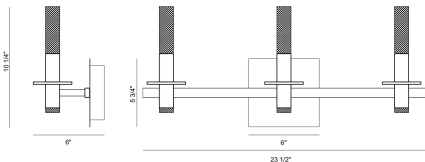

### PRODUCT DETAILS

No.	:	45234-019
Product Color	:	GOLD
Product Material	:	IRON
Shade / Accent Colour	:	FROSTED WHITE
Shade / Accent Material	:	ACRYLIC
Length	:	23.5"
Width	:	6"
Height	:	10.25"
Overall Height	:	10.75"
Ext	:	6"
Weight	:	3.7LBS
Shade Height	:	4.25"
Shade Diameter	:	1.25"

### TECHNICAL DETAILS

Light Direction	:	UP AND DOWN
Hanging Support Type	:	J-BOX
Canopy / Backplate Length	:	6"
Canopy / Backplate Height	:	1.25"
Canopy / Backplate Width	:	5.75"
Driver	:	YES
IP Rating	:	IP44
Location	:	DAMP
Approval	:	
Beam Angle	:	270