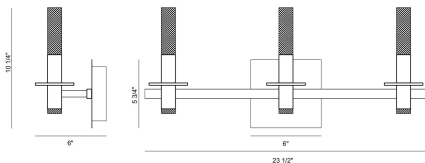

### PRODUCT DETAILS

No.	:	45234-019
Product Color	:	GOLD
Product Material	:	IRON
Shade / Accent Colour	:	WHITE
Shade / Accent Material	:	ACRYLIC
Length	:	23.5"
Width	:	6"
Height	:	10.25"
Overall Height	:	10.75"
Ext	:	6"
Weight	:	3.7LBS
Shade Length	:	18.65"
Shade Height	:	4.25"
Shade Diameter	:	2.75"

### TECHNICAL DETAILS

Light Direction	:	UP AND DOWN
Hanging Support Type	:	J-BOX
Canopy / Backplate Length	:	5.75"
Canopy / Backplate Height	:	5.25"
Canopy / Backplate Width	:	1.25"
Driver	:	YES
IP Rating	:	IP22
Approval	:	
Beam Angle	:	360