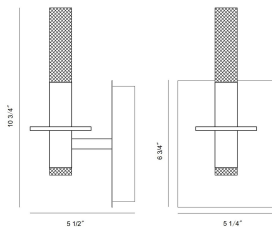

TORNA, 1-LIGHT 11IN INTEGRATED LED VANITY

PRODUCT DETAILS

| | | |
|-------------------------|---|-----------------|
| No. | : | 45233-029 |
| Product Color | : | POLISHED NICKEL |
| Product Material | : | IRON |
| Shade / Accent Colour | : | WHITE |
| Shade / Accent Material | : | ACRYLIC |
| Length | : | 5.25" |
| Width | : | 5.25" |
| Height | : | 10.75" |
| Overall Height | : | 10.75" |
| Ext | : | 5.5" |
| Weight | : | 1.7LBS |
| Shade Length | : | 28.5" |
| Shade Width | : | 0.25" |
| Shade Height | : | 3.5" |
| Shade Diameter | : | 2.75" |

LIGHT SOURCE DETAILS

| | | |
|-------------------|---|----------------------|
| Number of Bulbs | : | 1 / 2 |
| Light Source | : | LED |
| Light Source Type | : | LED / INTEGRATED LED |
| Input Voltage | : | 120V |
| Bulb Voltage | : | 36V |
| Socket Type | : | LED / INTEGRATED |
| Wattage | : | 1 X 7 / 2 X 7W |
| Total Wattage | : | 7W |
| Delivered Lumens | : | 254LM |
| Kelvin | : | 3000K |
| CRI | : | 90 |
| Bulb Included | : | YES |
| Dimmable | : | YES |

TECHNICAL DETAILS

| | | |
|---------------------------|---|--------------------------|
| Light Direction | : | UP AND DOWN |
| Hanging Support Type | : | J-BOX |
| Canopy / Backplate Length | : | 6.75" |
| Canopy / Backplate Height | : | 6.75" |
| Canopy / Backplate Width | : | 1.25" |
| Driver | : | YES |
| IP Rating | : | IP22 |
| Approval | : | <input type="checkbox"/> |
| Beam Angle | : | 360 |