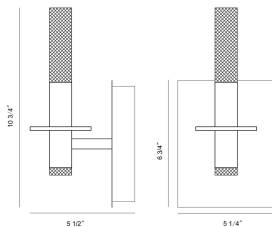

TORNA, 1-LIGHT 11IN INTEGRATED LED VANITY

PRODUCT DETAILS

No.	:	45233-012
Product Color	:	GOLD
Product Material	:	IRON
Shade / Accent Colour	:	WHITE
Shade / Accent Material	:	ACRYLIC
Length	:	5.25"
Width	:	5.25"
Height	:	10.75"
Overall Height	:	10.75"
Ext	:	5.5"
Weight	:	1.7LBS
Shade Length	:	28.5"
Shade Width	:	0.25"
Shade Height	:	3.5"
Shade Diameter	:	2.75"

LIGHT SOURCE DETAILS

Number of Bulbs	:	1 / 2
Light Source	:	LED
Light Source Type	:	LED / INTEGRATED LED
Input Voltage	:	120V
Bulb Voltage	:	36V
Socket Type	:	LED / INTEGRATED
Wattage	:	1 X 7 / 2 X 7W
Total Wattage	:	7W
Delivered Lumens	:	254LM
Kelvin	:	3000K
CRI	:	90
Bulb Included	:	YES
Dimmable	:	YES

OPTIONS AVAILABLE

ITEM NO.	FINISH	SHADE
45233-012	GOLD	FROSTED WHITE
45233-029	POLISHED NICKEL	FROSTED WHITE
45233-031	MATTE BLACK	

TECHNICAL DETAILS

Light Direction	:	UP AND DOWN
Hanging Support Type	:	J-BOX
Canopy / Backplate Length	:	6.75"
Canopy / Backplate Height	:	6.75"
Canopy / Backplate Width	:	1.25"
Driver	:	YES
IP Rating	:	IP22
Approval	:	
Beam Angle	:	360