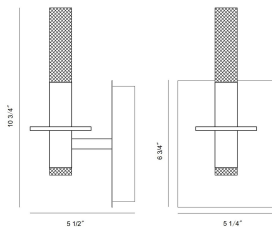

### PRODUCT DETAILS

No.	:	45233-012
Product Color	:	GOLD
Product Material	:	IRON
Shade / Accent Colour	:	WHITE
Shade / Accent Material	:	ACRYLIC
Length	:	5.25"
Width	:	5.25"
Height	:	10.75"
Overall Height	:	10.75"
Ext	:	5.5"
Weight	:	1.7LBS
Shade Length	:	28.5"
Shade Width	:	0.25"
Shade Height	:	3.5"
Shade Diameter	:	2.75"

### LIGHT SOURCE DETAILS

Number of Bulbs	:	1 / 2
Light Source	:	LED
Light Source Type	:	LED / INTEGRATED LED
Input Voltage	:	120V
Bulb Voltage	:	36V
Socket Type	:	LED / INTEGRATED
Wattage	:	1 X 7 / 2 X 7W
Total Wattage	:	7W
Delivered Lumens	:	254LM
Kelvin	:	3000K
CRI	:	90
Bulb Included	:	YES
Dimmable	:	YES

### TECHNICAL DETAILS

Light Direction	:	UP AND DOWN
Hanging Support Type	:	J-BOX
Canopy / Backplate Length	:	6.75"
Canopy / Backplate Height	:	6.75"
Canopy / Backplate Width	:	1.25"
Driver	:	YES
IP Rating	:	IP22
Approval	:	<input type="checkbox"/>
Beam Angle	:	360