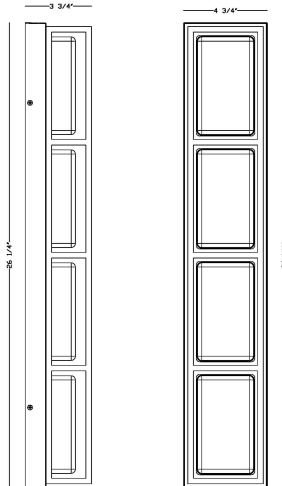

TAMAR, 4-LIGHT WALL SCONCE

PRODUCT DETAILS

No.	:	44651-015
Product Color	:	BLACK
Width	:	26.25"
Height	:	4.75"
Ext	:	3.75"
Shade Length	:	5.5"
Shade Height	:	0.75"

LIGHT SOURCE DETAILS

Number of Bulbs	:	4
Light Source	:	LED
Light Source Type	:	INTEGRATED LED
Input Voltage	:	120V
Bulb Voltage	:	120V
Socket Type	:	LED
Wattage	:	4 X 6W
Total Wattage	:	24W
Delivered Lumens	:	610LM
Kelvin	:	3000K
CRI	:	90+
Bulb Included	:	YES
Dimmable	:	YES

OPTIONS AVAILABLE

ITEM NO.	FINISH	SHADE
44651-015	BLACK	

TECHNICAL DETAILS

Canopy / Backplate Length	:	26.25"
Canopy / Backplate Height	:	1.25"
Canopy / Backplate Width	:	4.75"
Location	:	WET

44651-015线条图