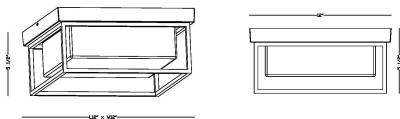

TAMAR, 12-INCH FLUSHMOUNT

PRODUCT DETAILS

No.	:	44649-012
Product Color	:	BLACK
Length	:	12"
Width	:	12"
Height	:	5.5"
Shade Length	:	8"
Shade Width	:	8"
Shade Height	:	3"

LIGHT SOURCE DETAILS

Light Source Type	:	INTEGRATED LED
Input Voltage	:	120V
Bulb Voltage	:	120V
Socket Type	:	LED
Total Wattage	:	18W
Delivered Lumens	:	540LM
Kelvin	:	3000K
CRI	:	90+
Dimmable	:	YES

OPTIONS AVAILABLE

ITEM NO.	FINISH	SHADE
44649-012	BLACK	

TECHNICAL DETAILS

Canopy / Backplate Length	:	12"
Canopy / Backplate Height	:	1.25"
Canopy / Backplate Width	:	12"
Location	:	WET

44649-012线架图

PROJECT INFORMATION