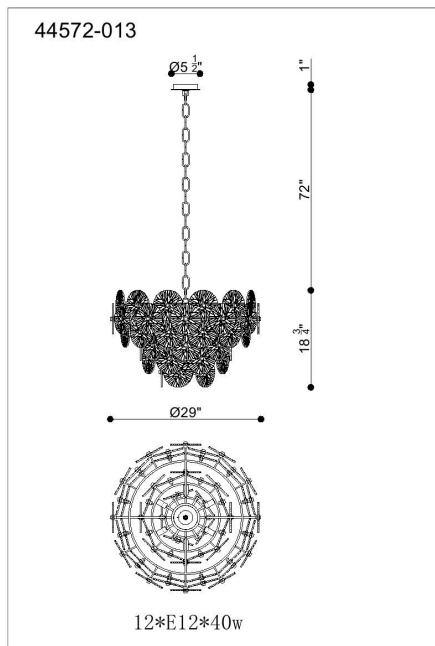

SUE-ANNE, 12-LIGHT 29IN CHANDELIER

PRODUCT DETAILS

No.	:	44572-013
Product Color	:	MATTE GOLD
Shade / Accent Colour	:	AMBER
Shade / Accent Material	:	GLASS
Diameter	:	29"
Height	:	18.75"
Weight	:	48.9LBS
Shade Width	:	0.25"
Shade Diameter	:	6"

LIGHT SOURCE DETAILS

Number of Bulbs	:	12
Light Source Type	:	B10
Input Voltage	:	120V
Bulb Voltage	:	120V
Socket Type	:	E12
Wattage	:	12 X 60W
Total Wattage	:	720W
Bulb Included	:	NO
Dimmable	:	YES

OPTIONS AVAILABLE

ITEM NO.	FINISH	SHADE
44572-013	MATTE GOLD	

TECHNICAL DETAILS

Hanging Support Type	:	CHAIN
Hanging Support Length	:	72"
Canopy / Backplate Height	:	1.25"
Canopy / Backplate Dia.	:	5.5"
IP Rating	:	IP22
Location	:	DRY
Beam Angle	:	360