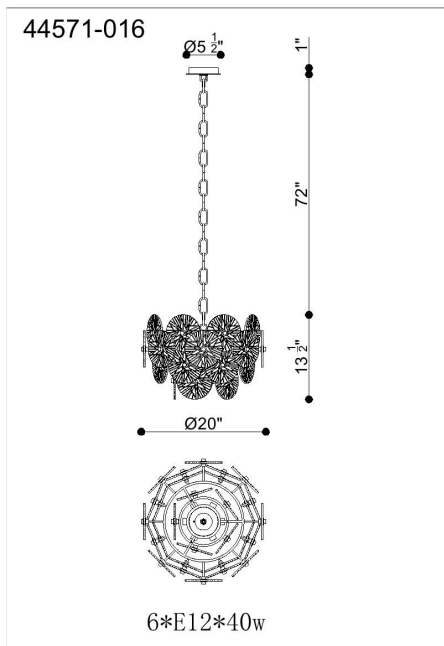

SUE-ANNE, 6-LIGHT 20IN PENDANT CHANDELIER

PRODUCT DETAILS

No.	:	44571-016
Product Color	:	MATTE GOLD
Shade / Accent Colour	:	AMBER
Shade / Accent Material	:	GLASS
Diameter	:	20"
Height	:	13.5"
Weight	:	10.5LBS
Shade Width	:	0.25"
Shade Diameter	:	6"

LIGHT SOURCE DETAILS

Number of Bulbs	:	6
Light Source Type	:	B10
Input Voltage	:	120V
Bulb Voltage	:	120V
Socket Type	:	E12
Wattage	:	6 X 60W
Total Wattage	:	360W
Bulb Included	:	NO
Dimmable	:	YES

OPTIONS AVAILABLE

ITEM NO.	FINISH	SHADE
44571-016	MATTE GOLD	

TECHNICAL DETAILS

Hanging Support Type	:	CHAIN
Hanging Support Length	:	72"
Canopy / Backplate Height	:	1.25"
Canopy / Backplate Dia.	:	5.5"
IP Rating	:	IP22
Location	:	DRY
Beam Angle	:	360