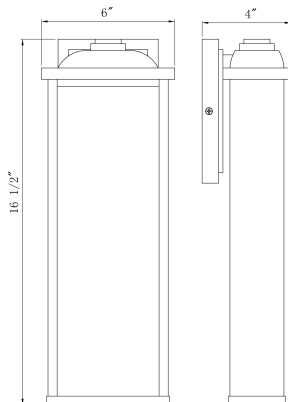

VENYA, 17IN INTEGRATED LED OUTDOOR WALL SCONCE

PRODUCT DETAILS

No.	:	44477-011
Product Color	:	POWDER COAT BLACK
Shade / Accent Colour	:	CLEAR
Shade / Accent Material	:	GLASS
Length	:	6"
Width	:	4"
Height	:	16.5"
Ext	:	4"
Weight	:	3.9LBS
Shade Height	:	2.75"
Shade Diameter	:	1"

OPTIONS AVAILABLE

ITEM NO.	FINISH	SHADE
44477-011	POWDER COAT BLACK	

TECHNICAL DETAILS

Hanging Support Type	:	J-BOX
Canopy / Backplate Length	:	4.5"
Canopy / Backplate Height	:	6.5"
Canopy / Backplate Width	:	0.75"
IP Rating	:	IP44
Location	:	WET
Beam Angle	:	360