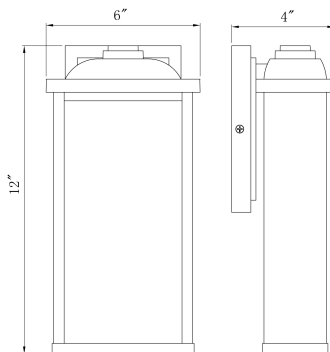

VENYA, 12IN INTEGRATED LED OUTDOOR WALL SCONCE

PRODUCT DETAILS

No.	:	44476-014
Product Color	:	POWDER COAT BLACK
Shade / Accent Colour	:	CLEAR
Shade / Accent Material	:	GLASS
Length	:	6"
Width	:	4"
Height	:	12"
Ext	:	4"
Weight	:	3LBS
Shade Height	:	2.75"
Shade Diameter	:	1"

OPTIONS AVAILABLE

ITEM NO.	FINISH	SHADE
44476-014	POWDER COAT BLACK	

TECHNICAL DETAILS

Hanging Support Type	:	J-BOX
Canopy / Backplate Length	:	4.5"
Canopy / Backplate Height	:	6.5"
Canopy / Backplate Width	:	0.75"
IP Rating	:	IP44
Location	:	WET
Title 24	:	YES
Beam Angle	:	360