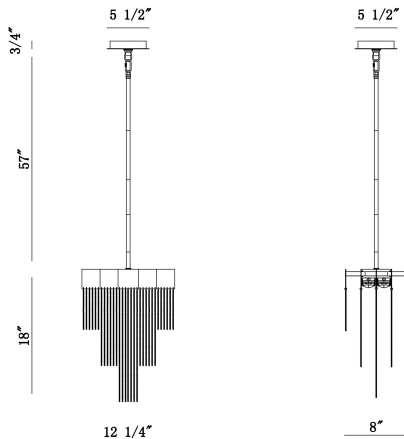

### PRODUCT DETAILS

No.	:	44370-015
Product Color	:	MATTE BLACK
Shade / Accent Colour	:	BLACK
Shade / Accent Material	:	ALUMINUM
Length	:	12.25"
Width	:	8"
Height	:	18"
Weight	:	5.7LBS
Shade Height	:	2.75"
Shade Diameter	:	1"

### LIGHT SOURCE DETAILS

Number of Bulbs	:	2
Light Source	:	LED
Light Source Type	:	INTEGRATED LED
Input Voltage	:	120V
Bulb Voltage	:	120V
Socket Type	:	INTEGRATED
Wattage	:	2 X 4.5W
Total Wattage	:	10W
Delivered Lumens	:	210LM
Kelvin	:	3000K
CRI	:	90
Bulb Included	:	YES
Dimmable	:	NO

### TECHNICAL DETAILS

Hanging Support Type	:	ROD
Canopy / Backplate Length	:	5.5"
Canopy / Backplate Height	:	0.75"
Canopy / Backplate Width	:	5.5"
IP Rating	:	IP22
Location	:	DRY
Beam Angle	:	360