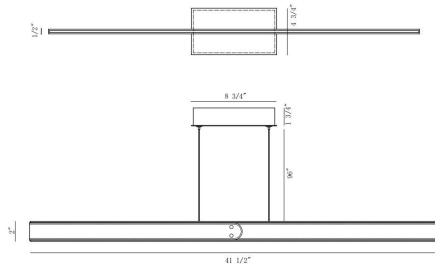

VERDURA, 42IN INTEGRATED LED LINEAR CHANDELIER

PRODUCT DETAILS

No.	:	44298-029
Product Color	:	MATTE GREY
Shade / Accent Colour	:	WHITE
Shade / Accent Material	:	ACRYLIC
Length	:	41.5"
Width	:	0.5"
Height	:	2"
Weight	:	4.2LBS
Shade Height	:	4.25"
Shade Diameter	:	1.25"

LIGHT SOURCE DETAILS

Number of Bulbs	:	1
Light Source	:	LED
Light Source Type	:	INTEGRATED LED
Input Voltage	:	120V
Bulb Voltage	:	24V
Socket Type	:	INTEGRATED
Wattage	:	1 X 35W
Total Wattage	:	35W
Delivered Lumens	:	880LM
Kelvin	:	3500K
CRI	:	90
Bulb Included	:	YES
Dimmable	:	YES

OPTIONS AVAILABLE

ITEM NO.	FINISH	SHADE
44298-029	MATTE GREY	

TECHNICAL DETAILS

Hanging Support Type	:	WIRE
Canopy / Backplate Length	:	8.75"
Canopy / Backplate Height	:	4.75"
Canopy / Backplate Width	:	1.75"
IP Rating	:	IP22
Location	:	DRY
Title 24	:	YES
Beam Angle	:	360