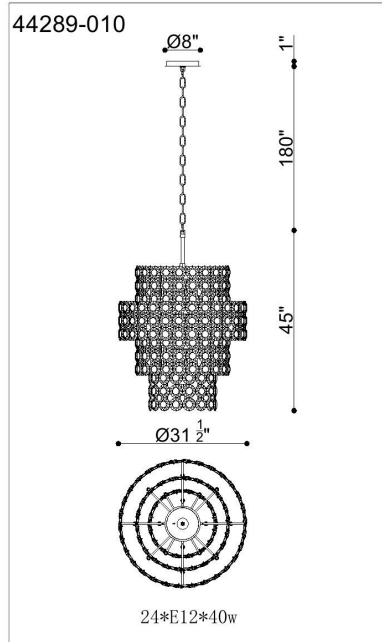

PERRENE, 4-TIERS 24-LIGHT 45IN CHANDELIER

PRODUCT DETAILS

No.	:	44289-028
Product Color	:	GOLD
Product Material	:	IRON
Shade / Accent Colour	:	CLEAR
Shade / Accent Material	:	GLASS
Length	:	31.5"
Width	:	31.5"
Diameter	:	31.5"
Height	:	45"
Overall Height	:	102"
Weight	:	129LBS
Shade Height	:	4.25"
Shade Diameter	:	1.25"

LIGHT SOURCE DETAILS

Number of Bulbs	:	24
Light Source Type	:	B10
Input Voltage	:	120V
Bulb Voltage	:	120V
Socket Type	:	E12
Wattage	:	24 X 40W
Total Wattage	:	960W
Bulb Included	:	NO
Dimmable	:	NO

OPTIONS AVAILABLE

ITEM NO.	FINISH	SHADE
44289-010	CHROME	
44289-028	GOLD	

TECHNICAL DETAILS

Light Direction	:	UP
Hanging Support Type	:	CHAIN
Hanging Support Length	:	180"
Rods Included	:	YES
Canopy / Backplate Length	:	8"
Canopy / Backplate Height	:	1.75"
Canopy / Backplate Width	:	8"
Canopy / Backplate Dia.	:	6"
IP Rating	:	IP22
Location	:	DRY
Approval	:	<input type="checkbox"/>
Beam Angle	:	360