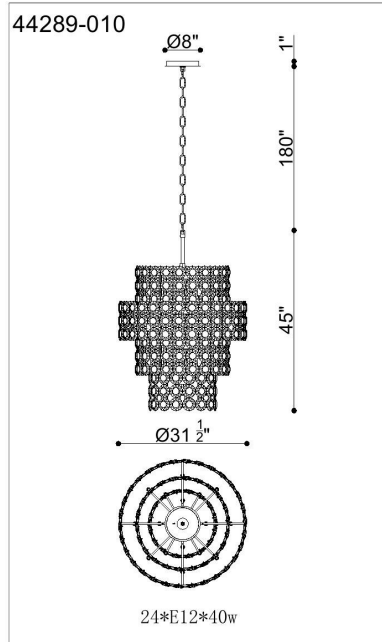

PERRENE, 4-TIERS 24-LIGHT 45IN CHANDELIER

PRODUCT DETAILS

| | | |
|-------------------------|---|-----------|
| No. | : | 44289-028 |
| Product Color | : | GOLD |
| Product Material | : | IRON |
| Shade / Accent Colour | : | CLEAR |
| Shade / Accent Material | : | GLASS |
| Length | : | 31.5" |
| Width | : | 31.5" |
| Diameter | : | 31.5" |
| Height | : | 45" |
| Overall Height | : | 102" |
| Weight | : | 129LBS |
| Shade Height | : | 4.25" |
| Shade Diameter | : | 1.25" |

LIGHT SOURCE DETAILS

| | | |
|-------------------|---|----------|
| Number of Bulbs | : | 24 |
| Light Source Type | : | B10 |
| Input Voltage | : | 120V |
| Bulb Voltage | : | 120V |
| Socket Type | : | E12 |
| Wattage | : | 24 X 40W |
| Total Wattage | : | 960W |
| Bulb Included | : | NO |
| Dimmable | : | NO |

OPTIONS AVAILABLE

| ITEM NO. | FINISH | SHADE |
|-----------|--------|-------|
| 44289-010 | CHROME | |
| 44289-028 | GOLD | |

TECHNICAL DETAILS

| | | |
|---------------------------|---|---------------------------------------------------------------------------------------|
| Light Direction | : | UP |
| Hanging Support Type | : | CHAIN |
| Hanging Support Length | : | 180" |
| Rods Included | : | YES |
| Canopy / Backplate Length | : | 8" |
| Canopy / Backplate Height | : | 1.75" |
| Canopy / Backplate Width | : | 8" |
| Canopy / Backplate Dia. | : | 6" |
| IP Rating | : | IP22 |
| Location | : | DRY |
| Approval | : |  |
| Beam Angle | : | 360 |