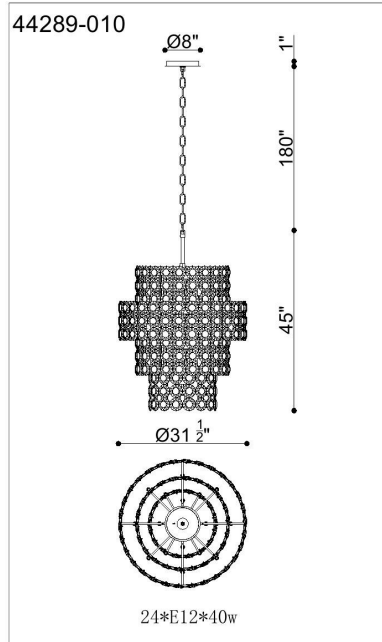

PERRENE, 4-TIERS 24-LIGHT 45IN CHANDELIER

PRODUCT DETAILS

No.	:	44289-010
Product Color	:	CHROME
Shade / Accent Colour	:	CLEAR
Shade / Accent Material	:	GLASS
Length	:	31.5"
Width	:	31.5"
Diameter	:	31.5"
Height	:	45"
Overall Height	:	102"
Weight	:	129LBS
Shade Height	:	4.25"
Shade Diameter	:	1.25"

LIGHT SOURCE DETAILS

Number of Bulbs	:	24
Light Source Type	:	B10
Input Voltage	:	120V
Bulb Voltage	:	120V
Socket Type	:	E12
Wattage	:	24 X 40W
Total Wattage	:	960W
Bulb Included	:	NO
Dimmable	:	NO

OPTIONS AVAILABLE

ITEM NO.	FINISH	SHADE
44289-010	CHROME	
44289-028	GOLD	

TECHNICAL DETAILS

Light Direction	:	UP
Hanging Support Type	:	CHAIN
Hanging Support Length	:	180"
Rods Included	:	YES
Canopy / Backplate Length	:	8"
Canopy / Backplate Height	:	1.75"
Canopy / Backplate Width	:	8"
Canopy / Backplate Dia.	:	6"
IP Rating	:	IP22
Location	:	DRY
Approval	:	<input type="checkbox"/>
Beam Angle	:	360