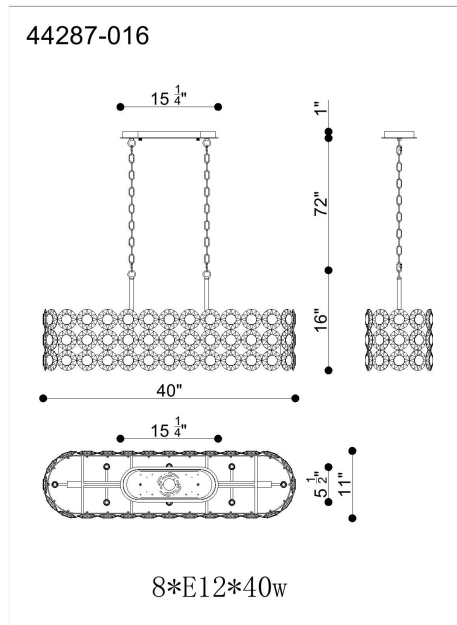

PERRENE, 8-LIGHT 40IN LINEAR CHANDELIER

PRODUCT DETAILS

No.	:	44287-020
Product Color	:	GOLD
Product Material	:	IRON
Shade / Accent Colour	:	CLEAR
Shade / Accent Material	:	GLASS
Length	:	40"
Width	:	11"
Height	:	16"
Overall Height	:	73"
Weight	:	43LBS
Shade Height	:	4.25"
Shade Diameter	:	1.25"

LIGHT SOURCE DETAILS

Number of Bulbs	:	8
Light Source Type	:	B10
Input Voltage	:	120V
Bulb Voltage	:	120V
Socket Type	:	E12
Wattage	:	8 X 40W
Total Wattage	:	320W
Bulb Included	:	NO
Dimmable	:	NO

OPTIONS AVAILABLE

ITEM NO.	FINISH	SHADE
44287-016	CHROME	
44287-020	GOLD	

TECHNICAL DETAILS

Light Direction	:	UP
Hanging Support Type	:	CHAIN
Hanging Support Length	:	72"
Rods Included	:	YES
Canopy / Backplate Length	:	5.25"
Canopy / Backplate Height	:	6.75"
Canopy / Backplate Width	:	1.5"
IP Rating	:	IP22
Location	:	DRY
Approval	:	
Beam Angle	:	360