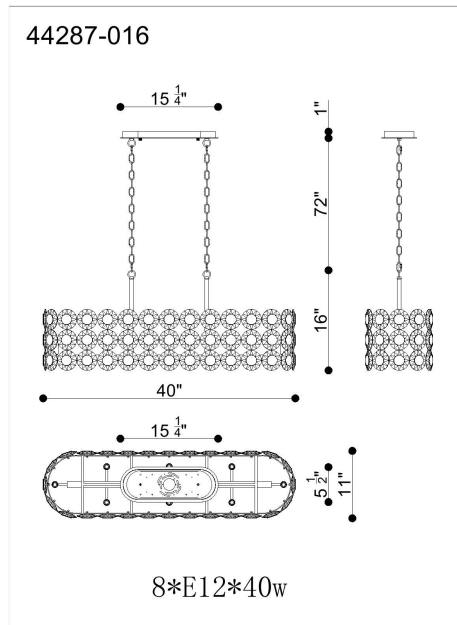

PERRENE, 8-LIGHT 40IN LINEAR CHANDELIER

PRODUCT DETAILS

No.	:	44287-020
Product Color	:	GOLD
Product Material	:	IRON
Shade / Accent Colour	:	CLEAR
Shade / Accent Material	:	GLASS
Length	:	40"
Width	:	11"
Height	:	16"
Overall Height	:	73"
Weight	:	43LBS
Shade Height	:	4.25"
Shade Diameter	:	1.25"

LIGHT SOURCE DETAILS

Number of Bulbs	:	8
Light Source Type	:	B10
Input Voltage	:	120V
Bulb Voltage	:	120V
Socket Type	:	E12
Wattage	:	8 X 40W
Total Wattage	:	320W
Bulb Included	:	NO
Dimmable	:	NO

OPTIONS AVAILABLE

ITEM NO.	FINISH	SHADE
44287-016	CHROME	
44287-020	GOLD	

TECHNICAL DETAILS

Light Direction	:	UP
Hanging Support Type	:	CHAIN
Hanging Support Length	:	72"
Rods Included	:	YES
Canopy / Backplate Length	:	5.25"
Canopy / Backplate Height	:	6.75"
Canopy / Backplate Width	:	1.5"
IP Rating	:	IP22
Location	:	DRY
Approval	:	<input type="checkbox"/>
Beam Angle	:	360