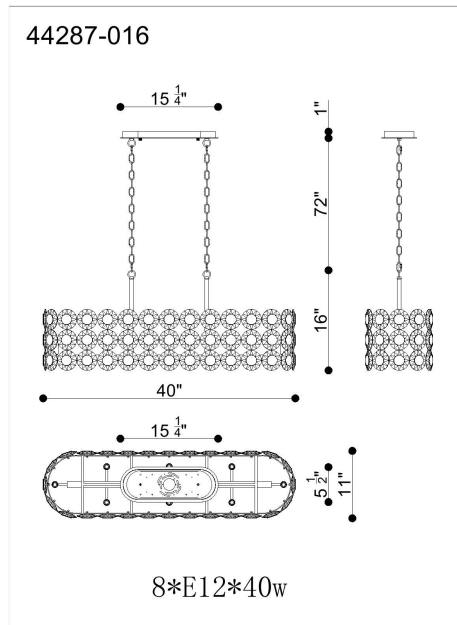

PERRENE, 8-LIGHT 40IN LINEAR CHANDELIER

PRODUCT DETAILS

No.	:	44287-016
Product Color	:	CHROME
Shade / Accent Colour	:	CLEAR
Shade / Accent Material	:	GLASS
Length	:	40"
Width	:	11"
Height	:	16"
Overall Height	:	73"
Weight	:	43LBS
Shade Height	:	4.25"
Shade Diameter	:	1.25"

LIGHT SOURCE DETAILS

Number of Bulbs	:	8
Light Source Type	:	B10
Input Voltage	:	120V
Bulb Voltage	:	120V
Socket Type	:	E12
Wattage	:	8 X 40W
Total Wattage	:	320W
Bulb Included	:	NO
Dimmable	:	NO

OPTIONS AVAILABLE

ITEM NO.	FINISH	SHADE
44287-016	CHROME	
44287-020	GOLD	

TECHNICAL DETAILS

Light Direction	:	UP
Hanging Support Type	:	CHAIN
Hanging Support Length	:	72"
Rods Included	:	YES
Canopy / Backplate Length	:	5.25"
Canopy / Backplate Height	:	6.75"
Canopy / Backplate Width	:	1.5"
IP Rating	:	IP22
Location	:	DRY
Approval	:	<input type="checkbox"/>
Beam Angle	:	360