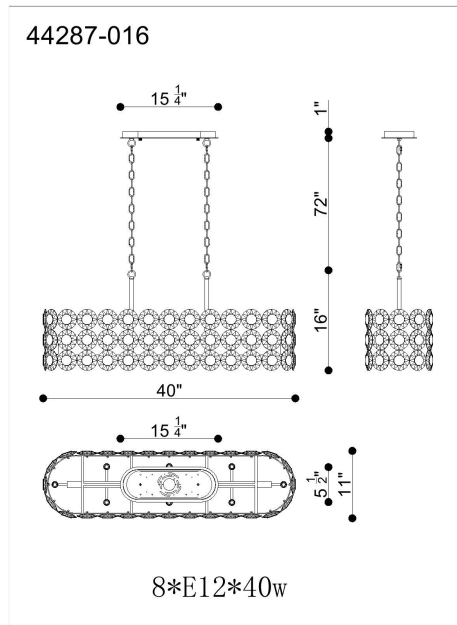

PERRENE, 8-LIGHT 40IN LINEAR CHANDELIER

PRODUCT DETAILS

No.	:	44287-016
Product Color	:	CHROME
Shade / Accent Colour	:	CLEAR
Shade / Accent Material	:	GLASS
Length	:	40"
Width	:	11"
Height	:	16"
Overall Height	:	73"
Weight	:	43LBS
Shade Height	:	4.25"
Shade Diameter	:	1.25"

LIGHT SOURCE DETAILS

Number of Bulbs	:	8
Light Source Type	:	B10
Input Voltage	:	120V
Bulb Voltage	:	120V
Socket Type	:	E12
Wattage	:	8 X 40W
Total Wattage	:	320W
Bulb Included	:	NO
Dimmable	:	NO

OPTIONS AVAILABLE

ITEM NO.	FINISH	SHADE
44287-016	CHROME	
44287-020	GOLD	

TECHNICAL DETAILS

Light Direction	:	UP
Hanging Support Type	:	CHAIN
Hanging Support Length	:	72"
Rods Included	:	YES
Canopy / Backplate Length	:	5.25"
Canopy / Backplate Height	:	6.75"
Canopy / Backplate Width	:	1.5"
IP Rating	:	IP22
Location	:	DRY
Approval	:	
Beam Angle	:	360