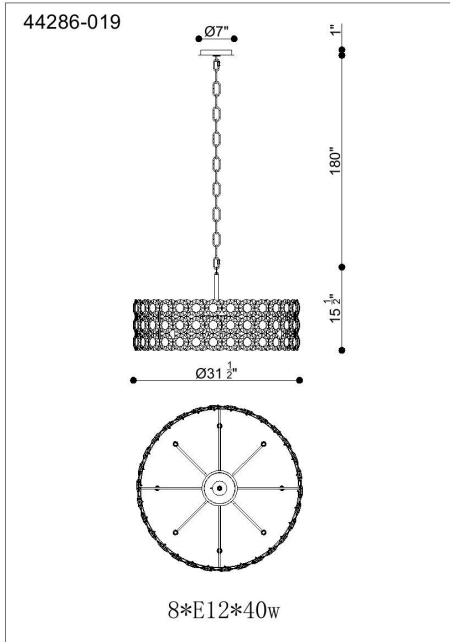

PERRENE, 8-LIGHT 32IN CHANDELIER

PRODUCT DETAILS

No.	:	44286-025
Product Color	:	GOLD
Product Material	:	IRON
Shade / Accent Colour	:	AMBER
Shade / Accent Material	:	GLASS
Length	:	31.5"
Width	:	31.5"
Diameter	:	31.5"
Height	:	15.5"
Overall Height	:	72.5"
Weight	:	43.9LBS

LIGHT SOURCE DETAILS

Number of Bulbs	:	8
Light Source Type	:	B10
Input Voltage	:	120V
Bulb Voltage	:	120V
Socket Type	:	E12
Wattage	:	8 X 40W
Total Wattage	:	320W
Bulb Included	:	NO
Dimmable	:	NO

OPTIONS AVAILABLE

ITEM NO.	FINISH	SHADE
44286-019	CHROME	
44286-025	GOLD	

TECHNICAL DETAILS

Light Direction	:	UP
Hanging Support Type	:	CHAIN
Hanging Support Length	:	72"
Rods Included	:	YES
Canopy / Backplate Length	:	14.5"
Canopy / Backplate Height	:	1.75"
Canopy / Backplate Width	:	5.5"
Canopy / Backplate Dia.	:	8"
IP Rating	:	IP22
Location	:	DRY
Approval	:	<input type="checkbox"/>
Beam Angle	:	360