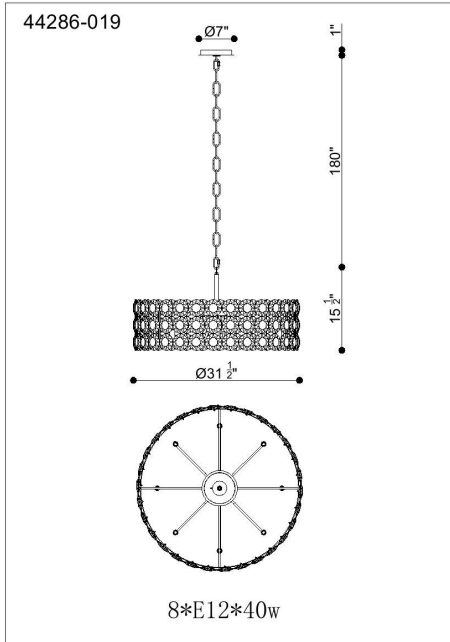

PERRENE, 8-LIGHT 32IN CHANDELIER

PRODUCT DETAILS

| | | |
|-------------------------|---|-----------|
| No. | : | 44286-025 |
| Product Color | : | GOLD |
| Product Material | : | IRON |
| Shade / Accent Colour | : | AMBER |
| Shade / Accent Material | : | GLASS |
| Length | : | 31.5" |
| Width | : | 31.5" |
| Diameter | : | 31.5" |
| Height | : | 15.5" |
| Overall Height | : | 72.5" |
| Weight | : | 43.9LBS |

LIGHT SOURCE DETAILS

| | | |
|-------------------|---|---------|
| Number of Bulbs | : | 8 |
| Light Source Type | : | B10 |
| Input Voltage | : | 120V |
| Bulb Voltage | : | 120V |
| Socket Type | : | E12 |
| Wattage | : | 8 X 40W |
| Total Wattage | : | 320W |
| Bulb Included | : | NO |
| Dimmable | : | NO |

OPTIONS AVAILABLE

| ITEM NO. | FINISH | SHADE |
|-----------|--------|-------|
| 44286-019 | CHROME | |
| 44286-025 | GOLD | |

TECHNICAL DETAILS

| | | |
|---------------------------|---|---|
| Light Direction | : | UP |
| Hanging Support Type | : | CHAIN |
| Hanging Support Length | : | 72" |
| Rods Included | : | YES |
| Canopy / Backplate Length | : | 14.5" |
| Canopy / Backplate Height | : | 1.75" |
| Canopy / Backplate Width | : | 5.5" |
| Canopy / Backplate Dia. | : | 8" |
| IP Rating | : | IP22 |
| Location | : | DRY |
| Approval | : |  |
| Beam Angle | : | 360 |