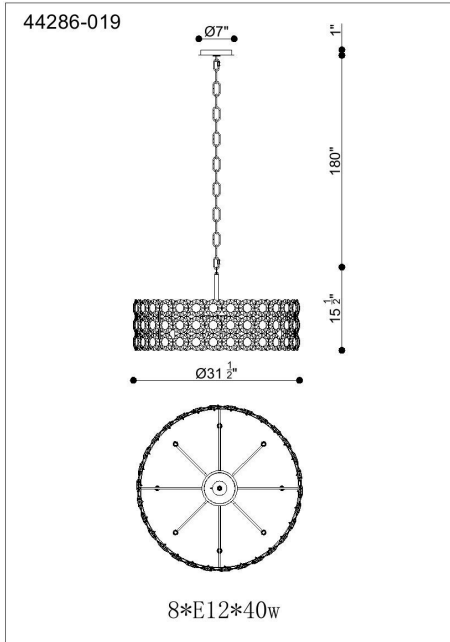

PERRENE, 8-LIGHT 32IN CHANDELIER

PRODUCT DETAILS

No.	:	44286-019
Product Color	:	CHROME
Shade / Accent Colour	:	CLEAR
Shade / Accent Material	:	GLASS
Length	:	31.5"
Width	:	31.5"
Diameter	:	31.5"
Height	:	15.5"
Overall Height	:	72.5"
Weight	:	43.9LBS

LIGHT SOURCE DETAILS

Number of Bulbs	:	8
Light Source Type	:	B10
Input Voltage	:	120V
Bulb Voltage	:	120V
Socket Type	:	E12
Wattage	:	8 X 40W
Total Wattage	:	320W
Bulb Included	:	NO
Dimmable	:	NO

OPTIONS AVAILABLE

ITEM NO.	FINISH	SHADE
44286-019	CHROME	
44286-025	GOLD	

TECHNICAL DETAILS

Light Direction	:	UP
Hanging Support Type	:	CHAIN
Hanging Support Length	:	72"
Rods Included	:	YES
Canopy / Backplate Length	:	14.5"
Canopy / Backplate Height	:	1.75"
Canopy / Backplate Width	:	5.5"
Canopy / Backplate Dia.	:	8"
IP Rating	:	IP22
Location	:	DRY
Approval	:	
Beam Angle	:	360