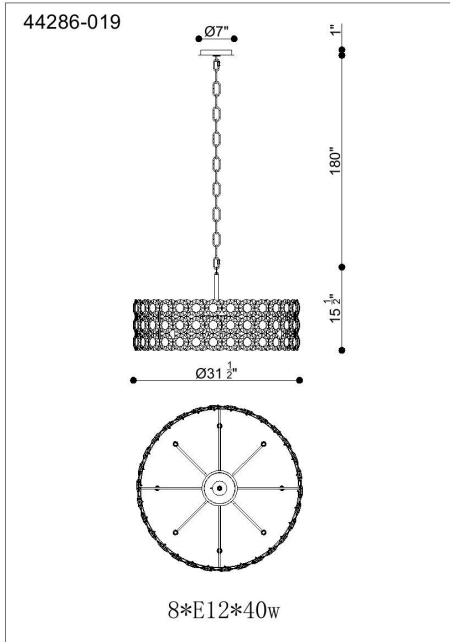

### PRODUCT DETAILS

No.	:	44286-019
Product Color	:	CHROME
Shade / Accent Colour	:	CLEAR
Shade / Accent Material	:	GLASS
Length	:	31.5"
Width	:	31.5"
Diameter	:	31.5"
Height	:	15.5"
Overall Height	:	72.5"
Weight	:	43.9LBS

### LIGHT SOURCE DETAILS

Number of Bulbs	:	8
Light Source Type	:	B10
Input Voltage	:	120V
Bulb Voltage	:	120V
Socket Type	:	E12
Wattage	:	8 X 40W
Total Wattage	:	320W
Bulb Included	:	NO
Dimmable	:	NO

### TECHNICAL DETAILS

Light Direction	:	UP
Hanging Support Type	:	CHAIN
Hanging Support Length	:	72"
Rods Included	:	YES
Canopy / Backplate Length	:	14.5"
Canopy / Backplate Height	:	1.75"
Canopy / Backplate Width	:	5.5"
Canopy / Backplate Dia.	:	8"
IP Rating	:	IP22
Location	:	DRY
Approval	:	<input type="checkbox"/>
Beam Angle	:	360