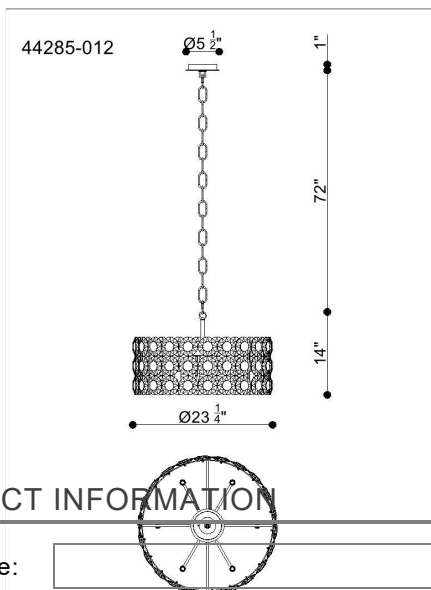

OPTIONS AVAILABLE

ITEM NO.	FINISH	SHADE
44285-012	CHROME	
44285-026	GOLD