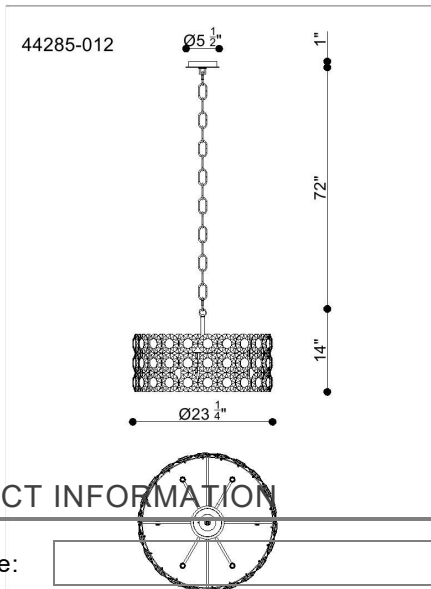

OPTIONS AVAILABLE

ITEM NO.	FINISH	SHADE
44285-012	CHROME	
44285-026	GOLD