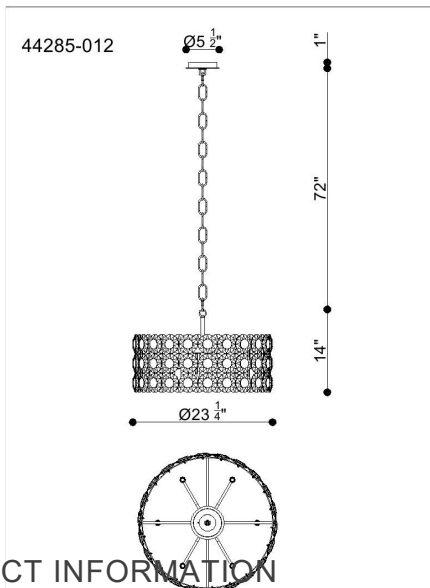

PERRENE, 6-LIGHT 23IN PENDANT CHANDELIER

PRODUCT DETAILS

No.	:	44285-012
Product Color	:	CHROME
Shade / Accent Colour	:	CLEAR
Shade / Accent Material	:	GLASS
Length	:	23.5"
Width	:	23.5"
Diameter	:	23.25"
Height	:	14"
Overall Height	:	71"
Weight	:	23.4LBS

LIGHT SOURCE DETAILS

Number of Bulbs	:	6
Light Source Type	:	B10
Input Voltage	:	120V
Bulb Voltage	:	120V
Socket Type	:	E12
Wattage	:	6 X 40W
Total Wattage	:	240W
Bulb Included	:	NO
Dimmable	:	NO

OPTIONS AVAILABLE

ITEM NO.	FINISH	SHADE
44285-012	CHROME	
44285-026	GOLD	

TECHNICAL DETAILS

Light Direction	:	UP
Hanging Support Type	:	CHAIN
Hanging Support Length	:	72"
Rods Included	:	YES
Canopy / Backplate Length	:	5.5"
Canopy / Backplate Height	:	1"
Canopy / Backplate Width	:	5.5"
Canopy / Backplate Dia.	:	5.5"
IP Rating	:	IP22
Location	:	DRY
Approval	:	<input type="checkbox"/>
Beam Angle	:	360