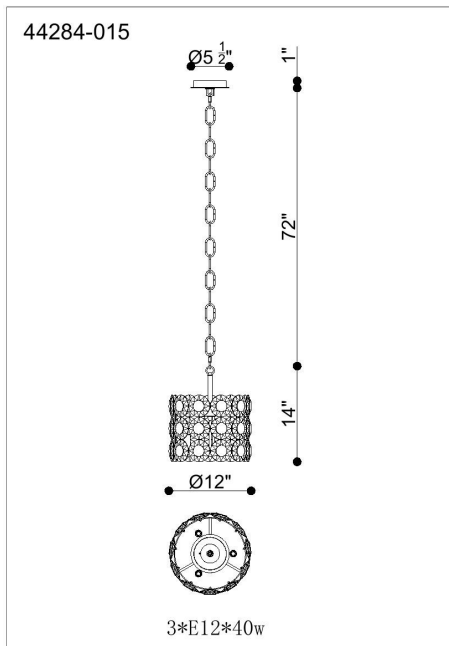

PERRENE, PERRENE, SMA CHANDELIER

PRODUCT DETAILS

No.	:	44284-029
Product Color	:	METAL, CRYSTAL
Product Material	:	IRON
Shade / Accent Colour	:	NA
Shade / Accent Material	:	CRYSTAL
Length	:	12"
Width	:	12"
Diameter	:	12"
Height	:	14"
Overall Height	:	71"
Weight	:	16.5LBS

LIGHT SOURCE DETAILS

Number of Bulbs	:	3
Light Source	:	INCANDESCENT
Light Source Type	:	B10
Input Voltage	:	120V
Bulb Voltage	:	120V
Socket Type	:	E12
Wattage	:	40W
Total Wattage	:	120W
Bulb Included	:	NO
Dimmable	:	NO

OPTIONS AVAILABLE

ITEM NO.	FINISH	SHADE
44284-015	CHROME	
44284-029	METAL, CRYSTAL	NA

TECHNICAL DETAILS

Light Direction	:	MULTI
Hanging Support Type	:	CHAIN
Hanging Support Length	:	72"
Rods Included	:	YES
Canopy / Backplate Length	:	5.5"
Canopy / Backplate Height	:	1"
Canopy / Backplate Width	:	5.5"
Canopy / Backplate Dia.	:	5.5"
IP Rating	:	IP20
Location	:	DRY
Approval	:	