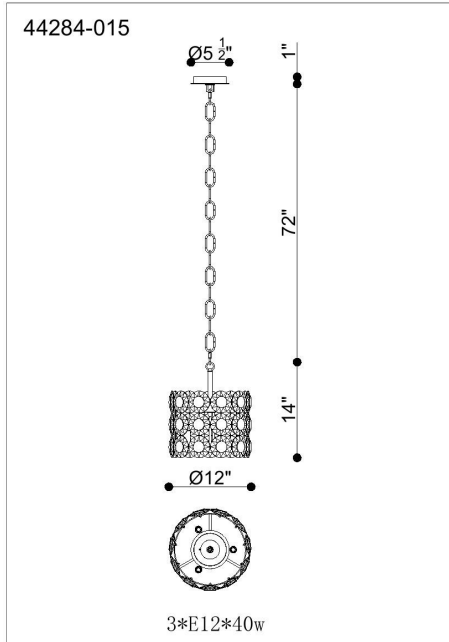

PERRENE, 3-LIGHT 14IN PENDANT CHANDELIER

PRODUCT DETAILS

No.	:	44284-029
Product Color	:	GOLD
Product Material	:	IRON
Shade / Accent Colour	:	CLEAR
Shade / Accent Material	:	GLASS
Length	:	12"
Width	:	12"
Diameter	:	12"
Height	:	14"
Overall Height	:	71"
Weight	:	16.5LBS

LIGHT SOURCE DETAILS

Number of Bulbs	:	3
Light Source Type	:	B10
Input Voltage	:	120V
Bulb Voltage	:	120V
Socket Type	:	E12
Wattage	:	3 X 40W
Total Wattage	:	120W
Bulb Included	:	NO
Dimmable	:	NO

OPTIONS AVAILABLE

ITEM NO.	FINISH	SHADE
44284-015	CHROME	
44284-029	GOLD	

TECHNICAL DETAILS

Hanging Support Type	:	CHAIN
Hanging Support Length	:	72"
Rods Included	:	YES
Canopy / Backplate Length	:	15.5"
Canopy / Backplate Height	:	1"
Canopy / Backplate Width	:	5.5"
Canopy / Backplate Dia.	:	5.5"
IP Rating	:	IP22
Location	:	DRY
Approval	:	
Beam Angle	:	360