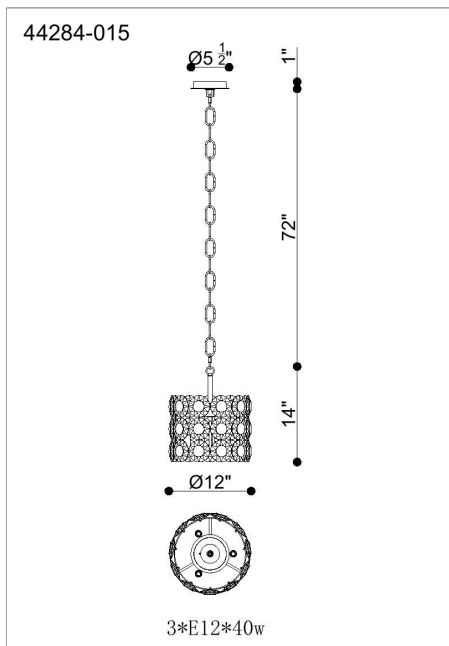

PERRENE, 3-LIGHT 14IN PENDANT CHANDELIER

PRODUCT DETAILS

No.	:	44284-015
Product Color	:	CHROME
Shade / Accent Colour	:	CLEAR
Shade / Accent Material	:	GLASS
Length	:	12"
Width	:	12"
Diameter	:	12"
Height	:	14"
Overall Height	:	71"
Weight	:	16.5LBS

LIGHT SOURCE DETAILS

Number of Bulbs	:	3
Light Source Type	:	B10
Input Voltage	:	120V
Bulb Voltage	:	120V
Socket Type	:	E12
Wattage	:	3 X 40W
Total Wattage	:	120W
Bulb Included	:	NO
Dimmable	:	NO

OPTIONS AVAILABLE

ITEM NO.	FINISH	SHADE
44284-015	CHROME	

TECHNICAL DETAILS

Hanging Support Type	:	CHAIN
Hanging Support Length	:	72"
Rods Included	:	YES
Canopy / Backplate Length	:	15.5"
Canopy / Backplate Height	:	1"
Canopy / Backplate Width	:	5.5"
Canopy / Backplate Dia.	:	5.5"
IP Rating	:	IP22
Location	:	DRY
Approval	:	<input type="checkbox"/>
Beam Angle	:	360