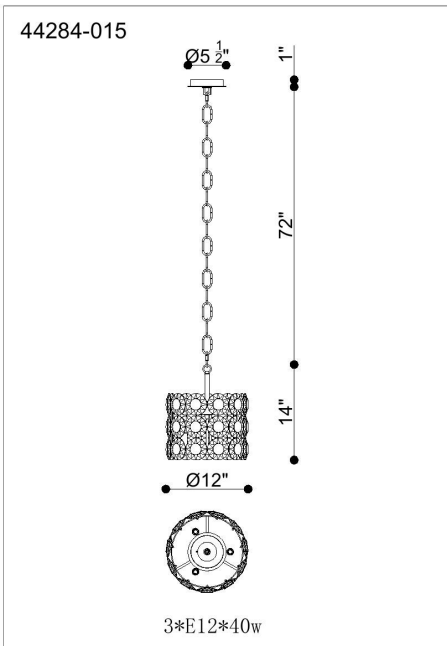

No. : 44284-015
 Product Color : CHROME
 Shade / Accent Colour : CLEAR
 Shade / Accent Material : GLASS
 Length : 12"
 Width : 12"
 Diameter : 12"
 Height : 14"
 Overall Height : 71"
 Weight : 16.5LBS

LIGHT SOURCE DETAILS

Number of Bulbs : 3
 Light Source Type : B10
 Input Voltage : 120V
 Bulb Voltage : 120V
 Socket Type : E12
 Wattage : 3 X 40W
 Total Wattage : 120W
 Bulb Included : NO
 Dimmable : NO

OPTIONS AVAILABLE

| ITEM NO. | FINISH | SHADE |
|-----------|--------|-------|
| 44284-015 | CHROME | |

TECHNICAL DETAILS

Hanging Support Type : CHAIN
 Hanging Support Length : 72"
 Rods Included : YES
 Canopy / Backplate Length : 15.5"
 Canopy / Backplate Height : 1"
 Canopy / Backplate Width : 5.5"
 Canopy / Backplate Dia. : 5.5"
 IP Rating : IP22
 Location : DRY
 Approval :
 Beam Angle : 360