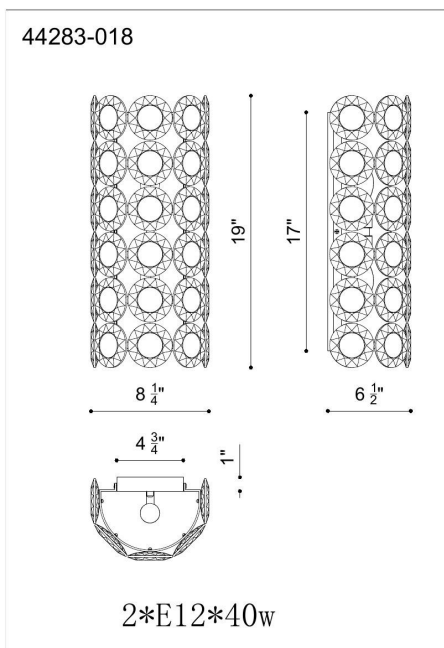

PERRENE, 2-LIGHT 19IN WALL SCONCE

PRODUCT DETAILS

No.	:	44283-023
Product Color	:	GOLD
Product Material	:	IRON
Shade / Accent Colour	:	CLEAR
Shade / Accent Material	:	GLASS
Length	:	8.25"
Width	:	6.5"
Height	:	19"
Overall Height	:	19"
Ext	:	6.5"
Weight	:	13.9LBS

LIGHT SOURCE DETAILS

Number of Bulbs	:	2
Light Source Type	:	B10
Input Voltage	:	120V
Bulb Voltage	:	120V
Socket Type	:	E12
Wattage	:	2 X 40W
Total Wattage	:	80W
Bulb Included	:	NO
Dimmable	:	NO

OPTIONS AVAILABLE

ITEM NO.	FINISH	SHADE
44283-023	GOLD	

TECHNICAL DETAILS

Hanging Support Type	:	J-BOX
Canopy / Backplate Length	:	4.75"
Canopy / Backplate Height	:	17"
Canopy / Backplate Width	:	1"
Canopy / Backplate Dia.	:	5.5"
IP Rating	:	IP22
Location	:	DRY
Approval	:	<input type="checkbox"/>
Beam Angle	:	360