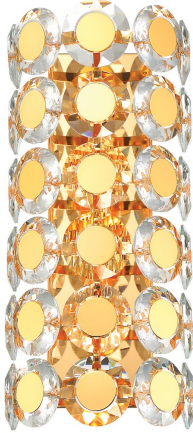

## PERRENE, 2-LIGHT 19IN WALL SCONCE

### PRODUCT DETAILS

No.	:	44283-023
Product Color	:	GOLD
Product Material	:	IRON
Shade / Accent Colour	:	CLEAR
Shade / Accent Material	:	GLASS
Length	:	8.25"
Width	:	6.5"
Height	:	19"
Overall Height	:	19"
Ext	:	6.5"
Weight	:	13.9LBS

### OPTIONS AVAILABLE

ITEM NO.	FINISH	SHADE
44283-018	CHROME	
44283-023	GOLD	