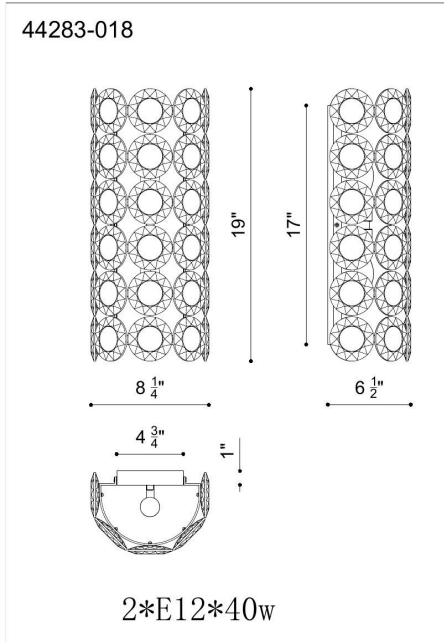

### PRODUCT DETAILS

No.	:	44283-023
Product Color	:	GOLD
Product Material	:	IRON
Shade / Accent Colour	:	CLEAR
Shade / Accent Material	:	GLASS
Length	:	8.25"
Width	:	6.5"
Height	:	19"
Overall Height	:	19"
Ext	:	6.5"
Weight	:	13.9LBS

### LIGHT SOURCE DETAILS

Number of Bulbs	:	2
Light Source Type	:	B10
Input Voltage	:	120V
Bulb Voltage	:	120V
Socket Type	:	E12
Wattage	:	2 X 40W
Total Wattage	:	80W
Bulb Included	:	NO
Dimmable	:	NO

### TECHNICAL DETAILS

Hanging Support Type	:	J-BOX
Canopy / Backplate Length	:	4.75"
Canopy / Backplate Height	:	17"
Canopy / Backplate Width	:	1"
Canopy / Backplate Dia.	:	5.5"
IP Rating	:	IP22
Location	:	DRY
Approval	:	
Beam Angle	:	360