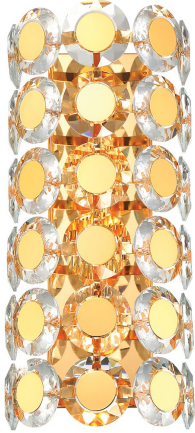

PERRENE, 2-LIGHT 19IN WALL SCONCE

PRODUCT DETAILS

No.	:	44283-023
Product Color	:	GOLD
Product Material	:	IRON
Shade / Accent Colour	:	CLEAR
Shade / Accent Material	:	GLASS
Length	:	8.25"
Width	:	6.5"
Height	:	19"
Overall Height	:	19"
Ext	:	6.5"
Weight	:	13.9LBS

ITEM NO.	FINISH	SHADE
44283-023	GOLD	

TECHNICAL DETAILS

Hanging Support Type	:	J-BOX
Canopy / Backplate Length	:	4.75"
Canopy / Backplate Height	:	17"
Canopy / Backplate Width	:	1"
Canopy / Backplate Dia.	:	5.5"
IP Rating	:	IP22
Location	:	DRY
Approval	:	<input type="checkbox"/>
Beam Angle	:	360