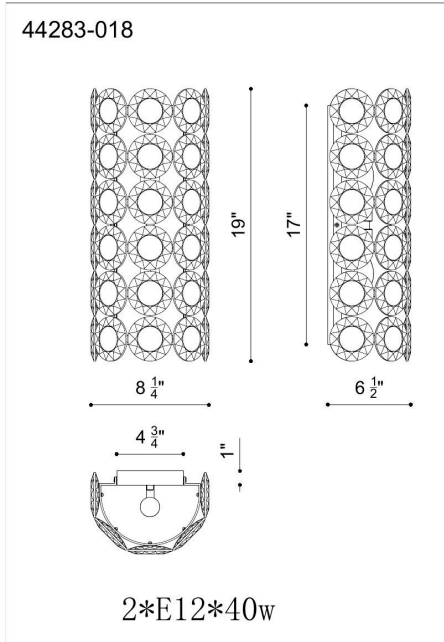

### PRODUCT DETAILS

No.	:	44283-018
Product Color	:	CHROME
Shade / Accent Colour	:	CLEAR
Shade / Accent Material	:	GLASS
Length	:	8.25"
Width	:	6.5"
Height	:	19"
Overall Height	:	19"
Ext	:	6.5"
Weight	:	13.9LBS

### LIGHT SOURCE DETAILS

Number of Bulbs	:	2
Light Source Type	:	B10
Input Voltage	:	120V
Bulb Voltage	:	120V
Socket Type	:	E12
Wattage	:	2 X 40W
Total Wattage	:	80W
Bulb Included	:	NO
Dimmable	:	NO

### TECHNICAL DETAILS

Hanging Support Type	:	J-BOX
Canopy / Backplate Length	:	4.75"
Canopy / Backplate Height	:	17"
Canopy / Backplate Width	:	1"
Canopy / Backplate Dia.	:	5.5"
IP Rating	:	IP22
Location	:	DRY
Approval	:	
Beam Angle	:	360