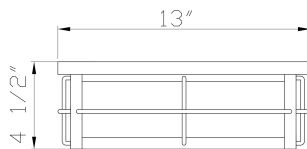

BENSA, 13IN INTEGRATED LED OUTDOOR FLUSH MOUNT

PRODUCT DETAILS

No.	:	44270-018
Product Color	:	MATTE BLACK
Shade / Accent Colour	:	WHITE
Shade / Accent Material	:	GLASS
Length	:	13"
Width	:	13"
Height	:	4.5"
Ext	:	4.5"

OPTIONS AVAILABLE

ITEM NO.	FINISH	SHADE
44270-018	MATTE BLACK	

TECHNICAL DETAILS

Hanging Support Type	:	J-BOX
Canopy / Backplate Length	:	13"
Canopy / Backplate Height	:	1"
Canopy / Backplate Width	:	13"
Canopy / Backplate Dia.	:	8"
IP Rating	:	IP44
Location	:	DAMP
Beam Angle	:	360