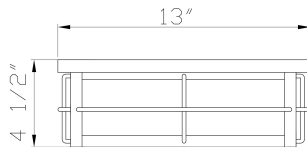

BENSA, 13IN INTEGRATED LED OUTDOOR FLUSH MOUNT

PRODUCT DETAILS

No.	:	44270-018
Product Color	:	MATTE BLACK
Shade / Accent Colour	:	WHITE
Shade / Accent Material	:	GLASS
Length	:	13"
Width	:	13"
Height	:	4.5"
Ext	:	4.5"

LIGHT SOURCE DETAILS

Number of Bulbs	:	1
Light Source	:	LED
Light Source Type	:	INTEGRATED LED
Input Voltage	:	120V
Bulb Voltage	:	120V
Socket Type	:	INTEGRATED
Wattage	:	1 X 20W
Total Wattage	:	20W
Delivered Lumens	:	770LM
Kelvin	:	3000K
CRI	:	90
Bulb Included	:	YES
Dimmable	:	YES

OPTIONS AVAILABLE

ITEM NO.	FINISH	SHADE
44270-018	MATTE BLACK	

TECHNICAL DETAILS

Hanging Support Type	:	J-BOX
Canopy / Backplate Length	:	13"
Canopy / Backplate Height	:	1"
Canopy / Backplate Width	:	13"
Canopy / Backplate Dia.	:	8"
IP Rating	:	IP44
Location	:	DAMP
Beam Angle	:	360