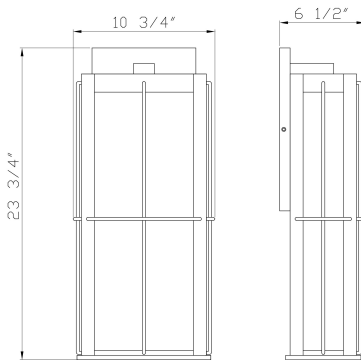

BENSA, 24IN INTEGRATED LED OUTDOOR WALL SCONCE

PRODUCT DETAILS

No.	:	44269-012
Product Color	:	MATTE BLACK
Shade / Accent Colour	:	WHITE
Shade / Accent Material	:	GLASS
Width	:	10.75"
Height	:	23.75"
Ext	:	6.5"

LIGHT SOURCE DETAILS

Number of Bulbs	:	1
Light Source	:	LED
Light Source Type	:	INTEGRATED LED
Input Voltage	:	120V
Bulb Voltage	:	120V
Socket Type	:	INTEGRATED
Wattage	:	1 X 14W
Total Wattage	:	14W
Delivered Lumens	:	540LM
Kelvin	:	3000K
CRI	:	90
Bulb Included	:	YES
Dimmable	:	YES

OPTIONS AVAILABLE

ITEM NO.	FINISH	SHADE
44269-012	MATTE BLACK	

TECHNICAL DETAILS

Hanging Support Type	:	J-BOX
Canopy / Backplate Length	:	6.5"
Canopy / Backplate Height	:	8"
Canopy / Backplate Width	:	0.75"
IP Rating	:	IP44
Location	:	WET
Beam Angle	:	360