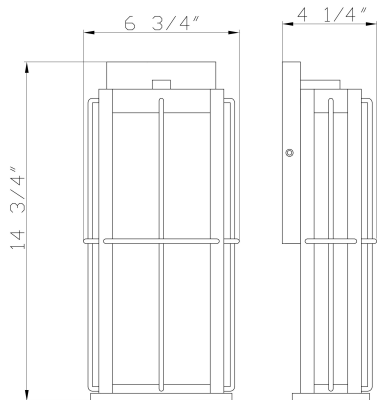

BENSA, 15IN INTEGRATED LED OUTDOOR WALL SCONCE

PRODUCT DETAILS

No.	:	44267-018
Product Color	:	MATTE BLACK
Shade / Accent Colour	:	WHITE
Shade / Accent Material	:	GLASS
Width	:	6.75"
Height	:	14.75"
Ext	:	4.25"

LIGHT SOURCE DETAILS

Number of Bulbs	:	1
Light Source	:	LED
Light Source Type	:	INTEGRATED LED
Input Voltage	:	120V
Bulb Voltage	:	120V
Socket Type	:	INTEGRATED
Wattage	:	1 X 10W
Total Wattage	:	10W
Delivered Lumens	:	270LM
Kelvin	:	3000K
CRI	:	90
Bulb Included	:	YES
Dimmable	:	YES

OPTIONS AVAILABLE

ITEM NO.	FINISH	SHADE
44267-018	MATTE BLACK	

TECHNICAL DETAILS

Hanging Support Type	:	J-BOX
Canopy / Backplate Length	:	4.75"
Canopy / Backplate Height	:	8"
Canopy / Backplate Width	:	0.75"
IP Rating	:	IP44
Location	:	WET
Beam Angle	:	360