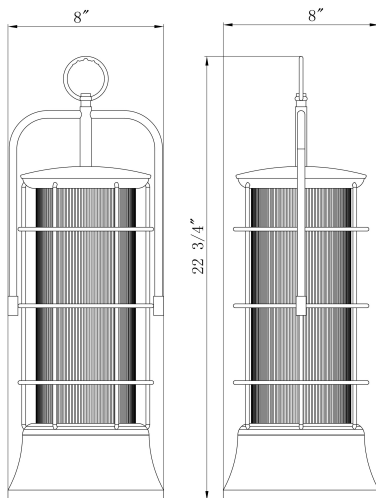

RIVAMAR, 23IN PENDANT

PRODUCT DETAILS

No.	:	44266-011
Product Color	:	GOLD-BLACK MIX
Shade / Accent Colour	:	CLEAR
Shade / Accent Material	:	GLASS
Diameter	:	8"
Height	:	22.75"
Weight	:	6.6LBS
Shade Height	:	16"
Shade Diameter	:	6"

LIGHT SOURCE DETAILS

Number of Bulbs	:	1
Light Source Type	:	T10
Input Voltage	:	120V
Bulb Voltage	:	120V
Socket Type	:	E26
Wattage	:	1 X 60W
Total Wattage	:	60W
Bulb Included	:	NO
Dimmable	:	YES

OPTIONS AVAILABLE

ITEM NO.	FINISH	SHADE
44266-011	GOLD-BLACK MIX	

TECHNICAL DETAILS

Hanging Support Type	:	CHAIN
Hanging Support Length	:	72"
Canopy / Backplate Length	:	5"
Canopy / Backplate Height	:	1"
Canopy / Backplate Width	:	5"
Canopy / Backplate Dia.	:	5"
IP Rating	:	IP44
Location	:	WET
Beam Angle	:	360