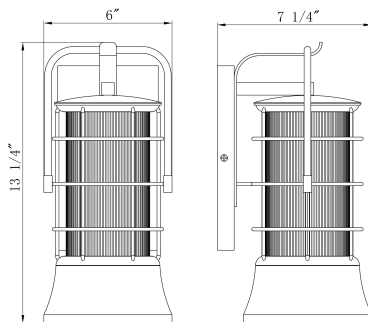

RIVAMAR, 13IN OUTDOOR WALL LANTERN

PRODUCT DETAILS

No.	:	44262-013
Product Color	:	GOLD-BLACK MIX
Shade / Accent Colour	:	CLEAR
Shade / Accent Material	:	GLASS
Width	:	6"
Height	:	13.25"
Ext	:	7.25"
Weight	:	3.9LBS
Shade Height	:	8"
Shade Diameter	:	4"

LIGHT SOURCE DETAILS

Number of Bulbs	:	1
Light Source Type	:	T10
Input Voltage	:	120V
Bulb Voltage	:	120V
Socket Type	:	E26
Wattage	:	1 X 60W
Total Wattage	:	60W
Bulb Included	:	NO
Dimmable	:	YES

OPTIONS AVAILABLE

ITEM NO.	FINISH	SHADE
44262-013	GOLD-BLACK MIX	

TECHNICAL DETAILS

Hanging Support Type	:	J-BOX
Canopy / Backplate Length	:	4.75"
Canopy / Backplate Height	:	8.5"
Canopy / Backplate Width	:	0.75"
IP Rating	:	IP44
Location	:	WET
Beam Angle	:	360