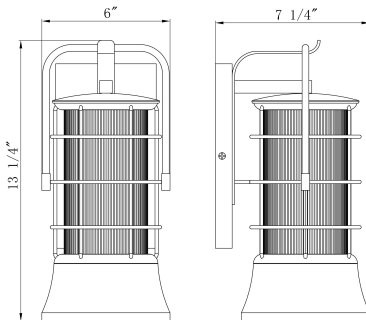

RIVAMAR, 13IN OUTDOOR WALL LANTERN

PRODUCT DETAILS

No.	:	44262-013
Product Color	:	GOLD-BLACK MIX
Shade / Accent Colour	:	CLEAR
Shade / Accent Material	:	GLASS
Width	:	6"
Height	:	13.25"
Ext	:	7.25"
Weight	:	3.9LBS
Shade Height	:	8"
Shade Diameter	:	4"

LIGHT SOURCE DETAILS

Number of Bulbs	:	1
Light Source Type	:	T10
Input Voltage	:	120V
Bulb Voltage	:	120V
Socket Type	:	E26
Wattage	:	1 X 60W
Total Wattage	:	60W
Bulb Included	:	NO
Dimmable	:	YES

OPTIONS AVAILABLE

ITEM NO.	FINISH	SHADE
44262-013	GOLD-BLACK MIX	

TECHNICAL DETAILS

Hanging Support Type	:	J-BOX
Canopy / Backplate Length	:	4.75"
Canopy / Backplate Height	:	8.5"
Canopy / Backplate Width	:	0.75"
IP Rating	:	IP44
Location	:	WET
Beam Angle	:	360