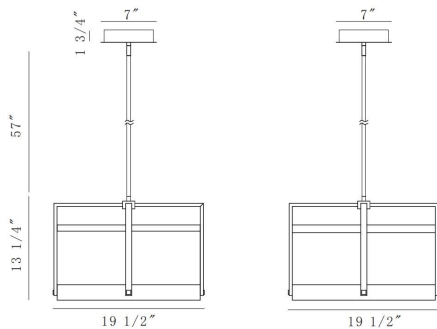

TYE, 20IN INTEGRATED LED PENDANT

PRODUCT DETAILS

No.	:	44256-012
Product Color	:	MATTE BLACK
Shade / Accent Colour	:	CLEAR
Shade / Accent Material	:	ACRYLIC
Length	:	19.5"
Width	:	19.5"
Height	:	13.25"
Weight	:	14.3LBS

OPTIONS AVAILABLE

ITEM NO.	FINISH	SHADE
44256-012	MATTE BLACK	

TECHNICAL DETAILS

Hanging Support Type	:	ROD
Canopy / Backplate Length	:	17"
Canopy / Backplate Height	:	4.75"
Canopy / Backplate Width	:	1"
IP Rating	:	IP22
Location	:	DRY
Beam Angle	:	360