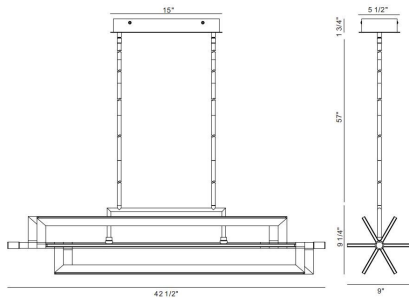

LIVRA, ISLAND CHANDELIER

PRODUCT DETAILS

No.	:	44077-020
Product Color	:	GOLD
Length	:	42.5"
Width	:	9"
Height	:	9.25"

LIGHT SOURCE DETAILS

Light Source Type	:	INTEGRATED LED
Input Voltage	:	120V
Bulb Voltage	:	24V
Socket Type	:	LED
Total Wattage	:	140W
Delivered Lumens	:	1778lm
Kelvin	:	3000K
CRI	:	90+
Dimmable	:	Yes

OPTIONS AVAILABLE

ITEM NO.	FINISH	SHADE
44077-013	MATTE BLACK	
44077-020	GOLD	

TECHNICAL DETAILS

Hanging Support Type	:	ROD
Hanging Support Length	:	57"
Rods Included	:	3"+6"+12"+18"+18"
Canopy / Backplate Length	:	15"
Canopy / Backplate Height	:	1.75"
Canopy / Backplate Width	:	5.5"
Location	:	DRY
Title 24	:	Yes