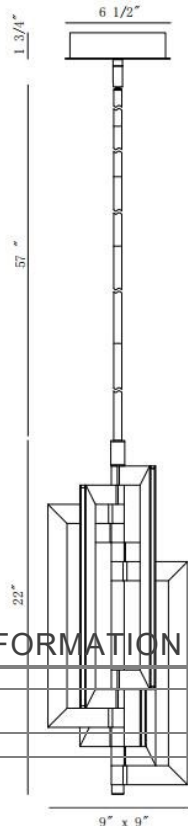

LIVRA, 1-LIGHT PENDANT

PRODUCT DETAILS

| | | |
|---------------|---|-------------|
| No. | : | 44076-016 |
| Product Color | : | MATTE BLACK |
| Diameter | : | 9" |
| Height | : | 22" |

LIGHT SOURCE DETAILS

| | | |
|-------------------|---|----------------|
| Light Source Type | : | INTEGRATED LED |
| Input Voltage | : | 120V |
| Bulb Voltage | : | 24V |
| Socket Type | : | LED |
| Total Wattage | : | 75W |
| Delivered Lumens | : | 1015lm |
| Kelvin | : | 3000K |
| CRI | : | 90+ |
| Dimmable | : | Yes |

OPTIONS AVAILABLE

| ITEM NO. | FINISH | SHADE |
|-----------|-------------|-------|
| 44076-016 | MATTE BLACK | |
| 44076-023 | GOLD | |

TECHNICAL DETAILS

| | | |
|---------------------------|---|-------|
| Hanging Support Type | : | ROD |
| Hanging Support Length | : | 57" |
| Canopy / Backplate Length | : | 6.5" |
| Canopy / Backplate Height | : | 1.75" |
| Canopy / Backplate Width | : | 6.5" |
| Location | : | DRY |
| Title 24 | : | Yes |