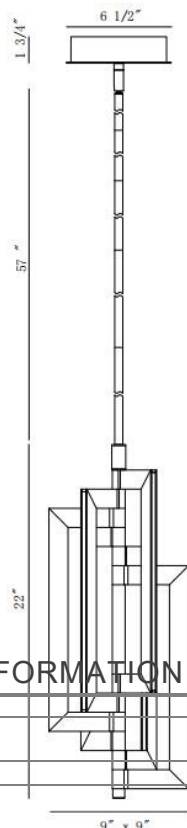

LIVRA, 1-LIGHT PENDANT

PRODUCT DETAILS

No.	:	44076-016
Product Color	:	MATTE BLACK
Diameter	:	9"
Height	:	22"

LIGHT SOURCE DETAILS

Number of Bulbs	:	1
Light Source	:	LED
Light Source Type	:	INTEGRATED LED
Input Voltage	:	120V
Bulb Voltage	:	24V
Socket Type	:	LED
Wattage	:	1 X 75W
Total Wattage	:	75W
Delivered Lumens	:	1015LM
Kelvin	:	3000K
CRI	:	90+
Bulb Included	:	YES
Dimmable	:	YES

OPTIONS AVAILABLE

ITEM NO.	FINISH	SHADE
44076-016	MATTE BLACK	

TECHNICAL DETAILS

Hanging Support Type	:	ROD
Hanging Support Length	:	57"
Canopy / Backplate Length	:	6.5"
Canopy / Backplate Height	:	1.75"
Canopy / Backplate Width	:	6.5"
Location	:	DRY
Title 24	:	YES