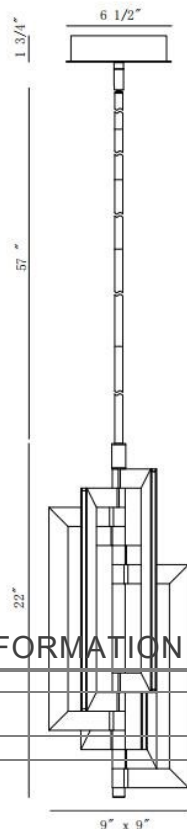

LIVRA, 1-LIGHT PENDANT

PRODUCT DETAILS

No.	:	44076-016
Product Color	:	MATTE BLACK
Diameter	:	9"
Height	:	22"

LIGHT SOURCE DETAILS

Light Source Type	:	INTEGRATED LED
Input Voltage	:	120V
Bulb Voltage	:	24V
Socket Type	:	LED
Total Wattage	:	75W
Delivered Lumens	:	1015LM
Kelvin	:	3000K
CRI	:	90+
Dimmable	:	YES

TECHNICAL DETAILS

Hanging Support Type	:	ROD
Hanging Support Length	:	57"
Canopy / Backplate Length	:	6.5"
Canopy / Backplate Height	:	1.75"
Canopy / Backplate Width	:	6.5"
Location	:	DRY
Title 24	:	YES

OPTIONS AVAILABLE

ITEM NO.	FINISH	SHADE
44076-016	MATTE BLACK	
44076-023	GOLD	

PROJECT INFORMATION

Job Name: Date: Type:

Comments: