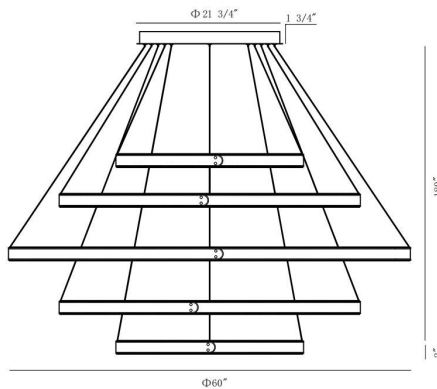

OPTIONS AVAILABLE

ITEM NO.	FINISH	SHADE
43901-012	BLACK	
43901-036	GREY