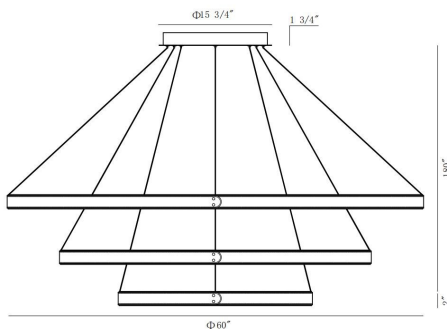

VERDURA, 3-TIERS 3-LIGHT 60IN INTEGRATED LED GRAND CHANDELI

PRODUCT DETAILS

No.	:	43900-015
Product Color	:	MATTE BLACK
Shade / Accent Colour	:	WHITE
Shade / Accent Material	:	ACRYLIC
Width	:	60"
Diameter	:	60"
Height	:	2"
Weight	:	29.9LBS

OPTIONS AVAILABLE

ITEM NO.	FINISH	SHADE
43900-015	MATTE BLACK	
43900-039	MATTE GREY	

TECHNICAL DETAILS

Hanging Support Type	:	WIRE
Canopy / Backplate Height	:	1.75"
Canopy / Backplate Dia.	:	15.75"
IP Rating	:	IP22
Location	:	DRY
Beam Angle	:	360