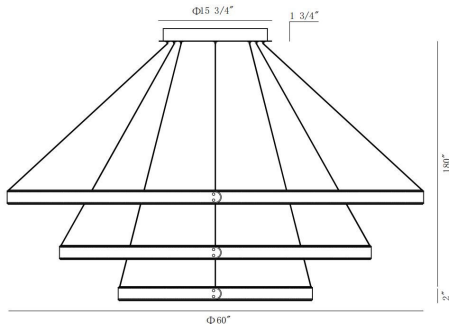

VERDURA, 3-RING CHANDELIER

PRODUCT DETAILS

No.	:	43900-015
Product Color	:	BLACK
Width	:	60"
Height	:	2"

LIGHT SOURCE DETAILS

Light Source Type	:	INTEGRATED LED
Input Voltage	:	120V
Bulb Voltage	:	24V
Socket Type	:	LED
Total Wattage	:	283W
Delivered Lumens	:	8920lm
Kelvin	:	3500K
CRI	:	90+
Dimmable	:	Yes

OPTIONS AVAILABLE

ITEM NO.	FINISH	SHADE
43900-015	BLACK	
43900-039	GREY	

TECHNICAL DETAILS

Hanging Support Type	:	WIRE
Hanging Support Length	:	180"
Canopy / Backplate Height	:	1.75"
Canopy / Backplate Dia.	:	15.75"
Location	:	DRY
Title 24	:	Yes