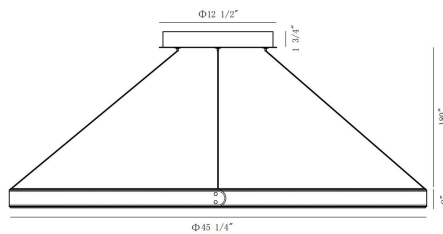

### PRODUCT DETAILS

No.	:	43898-039
Product Color	:	MATTE GREY
Shade / Accent Colour	:	WHITE
Shade / Accent Material	:	ACRYLIC
Width	:	45.25"
Diameter	:	45.25"
Height	:	2"
Weight	:	13LBS
Shade Height	:	16"
Shade Diameter	:	8"

### TECHNICAL DETAILS

Hanging Support Type	:	WIRE
Canopy / Backplate Height	:	1.75"
Canopy / Backplate Dia.	:	12.5"
IP Rating	:	IP22
Location	:	DRY
Beam Angle	:	360