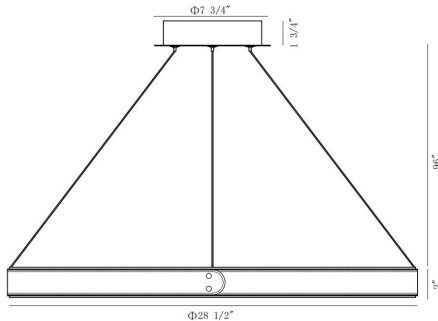

VERDURA, SMALL ROUND CHANDELIER

PRODUCT DETAILS

No.	:	43897-018
Product Color	:	BLACK
Width	:	28.5"
Height	:	2"

LIGHT SOURCE DETAILS

Light Source Type	:	INTEGRATED LED
Input Voltage	:	120V
Bulb Voltage	:	24V
Socket Type	:	LED
Total Wattage	:	70W
Delivered Lumens	:	2025LM
Kelvin	:	3500K
CRI	:	90+
Dimmable	:	YES

OPTIONS AVAILABLE

ITEM NO.	FINISH	SHADE
43897-018	BLACK	
43897-032	GREY	

TECHNICAL DETAILS

Hanging Support Type	:	WIRE
Hanging Support Length	:	96"
Canopy / Backplate Height	:	1.75"
Canopy / Backplate Dia.	:	7.75"
Location	:	DRY
Title 24	:	YES