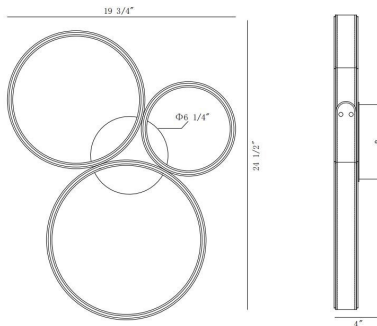

VERDURA, 25IN INTEGRATED LED FLUSH MOUNT

PRODUCT DETAILS

No.	:	43894-017
Product Color	:	MATTE BLACK
Shade / Accent Colour	:	WHITE
Shade / Accent Material	:	ACRYLIC
Length	:	19.75"
Width	:	24.5"
Height	:	24.5"
Ext	:	4"
Weight	:	6.1LBS

LIGHT SOURCE DETAILS

Number of Bulbs	:	3
Light Source	:	LED
Light Source Type	:	INTEGRATED LED
Input Voltage	:	120V
Bulb Voltage	:	120V
Socket Type	:	INTEGRATED
Wattage	:	3 X 80W
Total Wattage	:	80W
Delivered Lumens	:	2080LM
Kelvin	:	3500K
CRI	:	90
Bulb Included	:	YES
Dimmable	:	YES

OPTIONS AVAILABLE

ITEM NO.	FINISH	SHADE
43894-017	MATTE BLACK	
43894-031	MATTE GREY	

TECHNICAL DETAILS

Hanging Support Type	:	J-BOX
Canopy / Backplate Height	:	2"
Canopy / Backplate Dia.	:	6.25"
IP Rating	:	IP22
Location	:	DRY
Beam Angle	:	360